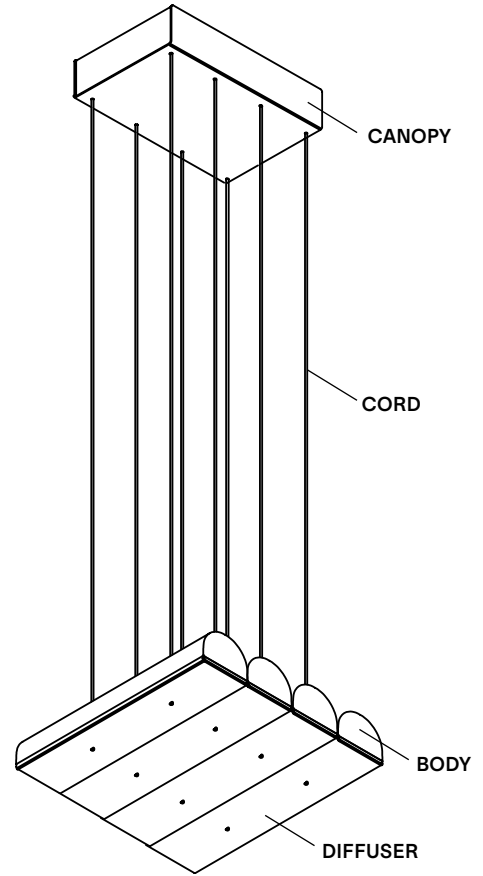

FINISH

BK
Textured
black

WH
Textured
white

AL
Polished
aluminum

BG
Textured
beige

TC
Textured
terracotta

CORD

BK
Black

WH
White

NOTES

- Must be installed by an electrician
- LED may only be changed by Lambert & Fils or other authorized personnel
- Not protected against liquids (refer to IP20)
- Offset option available upon request
- Additional charges for modifications or for special orders
- Please refer to maintenance sheet on our website for cleaning instructions

LAMP ANATOMY