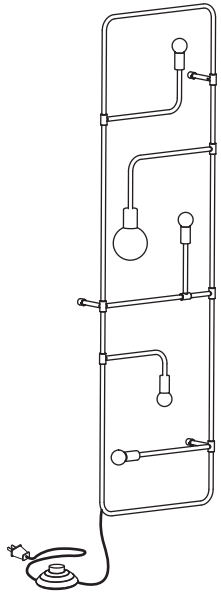

# BEAUBIEN WALL

1 x 

4 x   
3.5W

1 x   
4.5W

4 x   
G50

1 x   
G80

3 x 

- Use appropriate screws and anchors where necessary
- Wear enclosed gloves when handling lamp
- Hold lamp by the frame
- Handle raw brass with care. Please consult lamp maintenance sheet on our web site
- Wall mount only

lamp weight **17 lbs / 7.7 kg**

**Important steps to follow when installing a glass globe**

Insert bulb.

Screw in globe gently until it is tight.  
Do not force the globe.

Unscrew bulb slightly 1/2 turn.

1

43.75"  
1111 mm

18.25"  
463 mm

16.5"  
419 mm

2

3 x

3

3 x

\* Use appropriate anchors