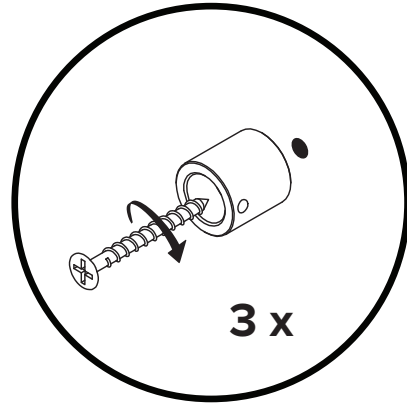

# BEAUBIEN WALL

1 x 

4 x   
3.5W

1 x   
4.5W

4 x   
G50

1 x   
G80

3 x 

- Use appropriate screws and anchors where necessary
- Wear enclosed gloves when handling lamp
- Hold lamp by the frame
- Handle raw brass with care. Please consult lamp maintenance sheet on our web site
- Wall mount only

lamp weight **17 lbs / 7.7 kg**

**Important steps to follow when installing a glass globe**

Insert bulb.

Screw in globe gently until it is tight.  
Do not force the globe.

Unscrew bulb slightly 1/2 turn.

1

43.75"  
1111 mm

18.25"  
463 mm

16.5"  
419 mm

2

3 x

3

3 x

\* Use appropriate anchors