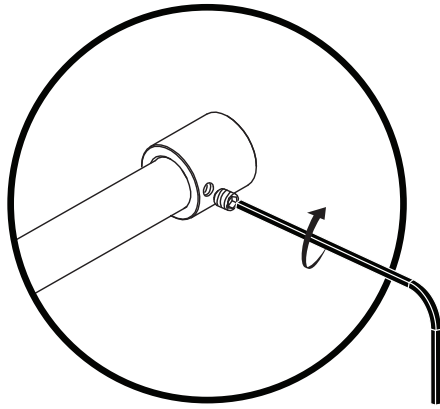

# BEAUBIEN WALL

1 x 

4 x   
3.5W

1 x   
4.5W

4 x   
G50

1 x   
G80

3 x 

- Use appropriate screws and anchors where necessary
- Wear enclosed gloves when handling lamp
- Hold lamp by the frame
- Handle raw brass with care. Please consult lamp maintenance sheet on our web site
- Wall mount only

lamp weight **17 lbs / 7.7 kg**

**Important steps to follow when installing a glass globe**

Insert bulb.

Screw in globe gently until it is tight.  
Do not force the globe.

Unscrew bulb slightly 1/2 turn.

1

43.75"  
1111 mm

18.25"  
463 mm

16.5"  
419 mm

2

3 x

3

3 x

\* Use appropriate anchors

4

\* Screw gently, but firmly

5