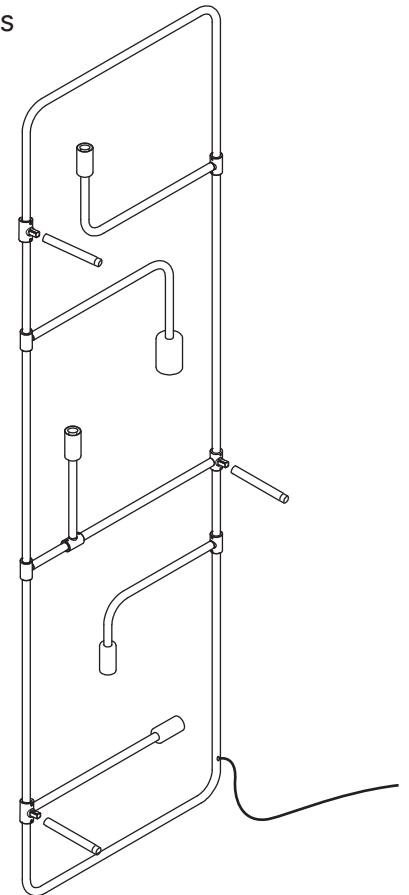

# BEAUBIEN WALL

1 x 

4 x   
3.5W

1 x   
4.5W

4 x   
G50

1 x   
G80

3 x 

- Use appropriate screws and anchors where necessary
- Wear enclosed gloves when handling lamp
- Hold lamp by the frame
- Handle raw brass with care. Please consult lamp maintenance sheet on our web site
- Wall mount only

lamp weight **17 lbs / 7.7 kg**

**Important steps to follow when installing a glass globe**

Insert bulb.

Screw in globe gently until it is tight.  
Do not force the globe.

Unscrew bulb slightly 1/2 turn.

1

43.75"  
1111 mm

18.25"  
463 mm

16.5"  
419 mm

2

3 x

3

3 x

\* Use appropriate anchors