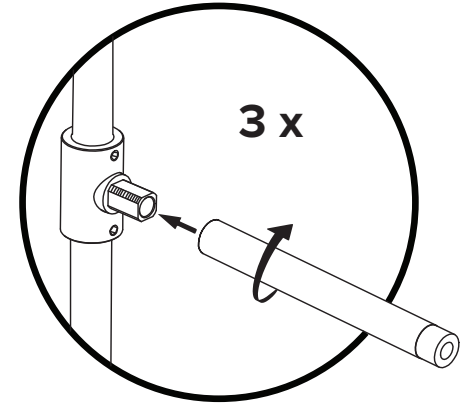

lamp weight **17 lbs / 7.7 kg**

**Important steps to follow when installing a glass globe**

Insert bulb.

Screw in globe gently until it is tight.  
Do not force the globe.

Unscrew bulb slightly 1/2 turn.

1

43.75"  
1111 mm

18.25"  
463 mm

16.5"  
419 mm

2

3 x

3

3 x

\* Use appropriate anchors