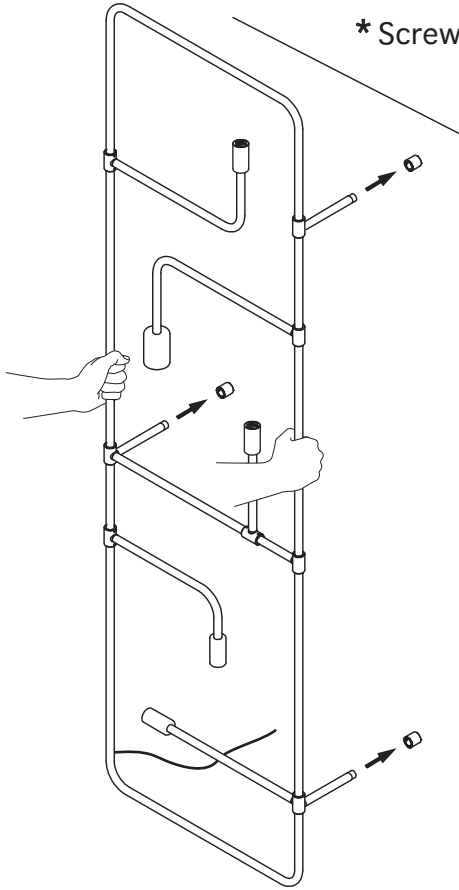

* Screw gently, but firmly