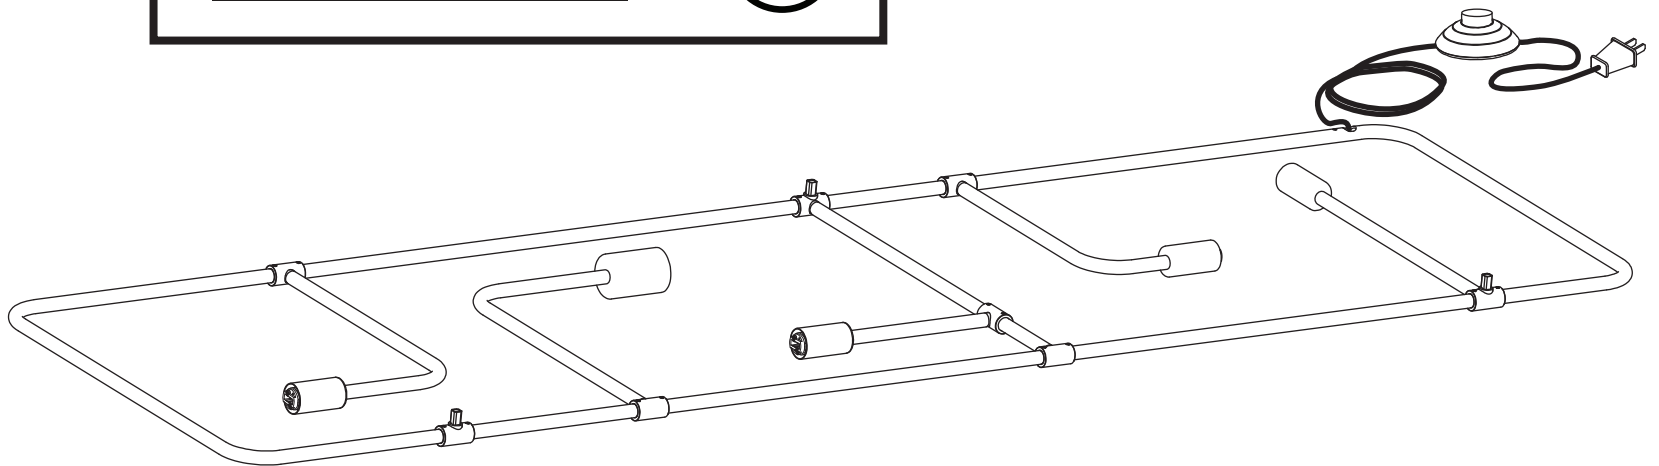

# BEAUBIEN WALL

1 x 

4 x   
3.5W

1 x   
4.5W

4 x   
G50

1 x   
G80

3 x 

- Use appropriate screws and anchors where necessary
- Wear enclosed gloves when handling lamp
- Hold lamp by the frame
- Handle raw brass with care. Please consult lamp maintenance sheet on our web site
- Wall mount only

lamp weight **17 lbs / 7.7 kg**

**Important steps to follow when installing a glass globe**

Insert bulb.

Screw in globe gently until it is tight.  
Do not force the globe.

Unscrew bulb slightly 1/2 turn.

1

43.75"  
1111 mm

18.25"  
463 mm

16.5"  
419 mm

2

3 x

3

3 x

\* Use appropriate anchors