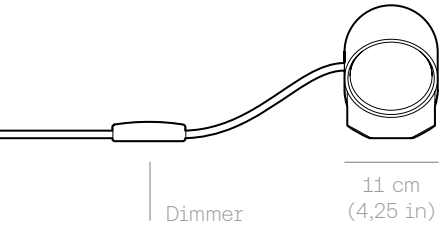

# Hyphen

Derived from the ancient Greek ὑφ' ἑν (huph' hén), Hyphen literally designates the union of two in one. The HYPHEN collection unites opposites and is available in several materials: warm, soft and sensitive porcelain is joined by cold, strong and shiny steel. Versatile, the luminaires can be pendant, wall, or free-standing.

## Single Head Dimensions

## Double Head Dimensions

## Head Weight

Steel : 3,5 kg / 7,8 lbs  
 Porcelain : 1,7 kg / 3,8 lbs