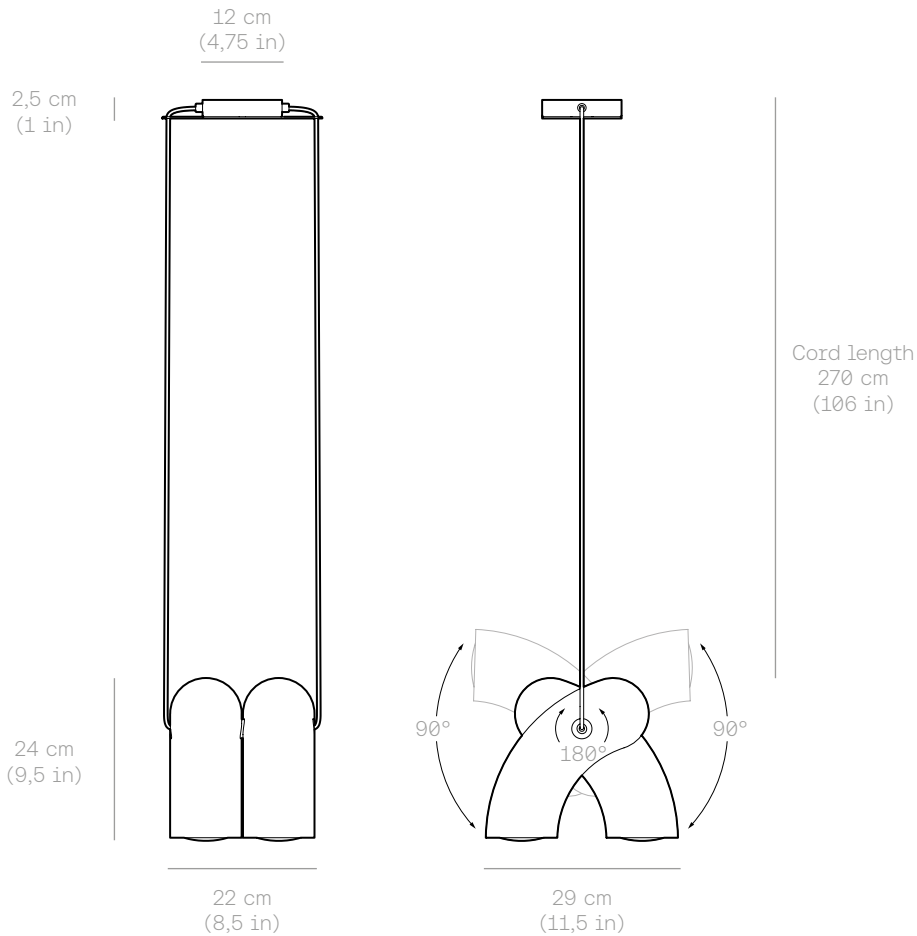

archiproducts[®]
DESIGN AWARDS
2022

WINNER

Pendant Light **Hyphen**

Derived from the ancient Greek ὑφ' ἑν (huph' hén), Hyphen literally designates the union of two in one. The collection unites opposites and is available in several materials: warm, soft and sensitive porcelain is joined by cold, strong and shiny steel. Versatile, the luminaires can be pendant, wall, or free-standing.

d'Armes

Hyphen Pendant

Lamping Specifications

Input voltage : 120V or 220-240V
 Power input : 26W
 Technology : PAR30S LED bulb (included)
 CRI : >80
 CCT : 3000K (Warm white)
 Lumen source : 2000 lm
 Dimmable : Yes ([Link for compatible dimmer](#))

Product Weight

Steel : 8 kg / 17,6 lbs
 Porcelain : 4,4 kg / 9,6 lbs

Cord length

270 cm (106 in)

**custom length available upon request*

Certifications

IP20  

Designed and made in Canada

Materials

Exterior finishes :

-  Steel Sandy Black
-  Steel Chromatic Black
-  Natural Porcelain
-  Steel Custom

Order code generator	Serie	Model	Finish	Voltage	QTY
HY	Hyphen	PE Pendant	TB Sandy Black	11 120V	.
.	.	.	BC Chromatic Black	21 220-240V	.
.	.	.	PN Natural Porcelaine	.	.
.	.	.	ZZ Custom	.	.
Order code :	HY	PE	---	---	---