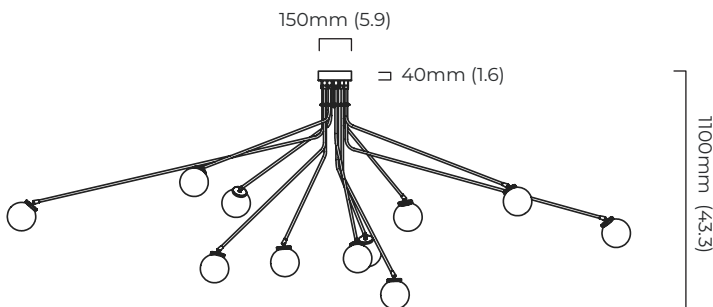

ARRAY PENDANT LARGE - DALI-A

FINISH

bronze with satin brass details and opal glass shades

DIMENSIONS (body of fixture)

2700 x 2700 x 1100 mm (w x d x h)

WEIGHT

18kg (39.7lbs)

please ensure ceiling structure is strong enough to support the weight of the light

OVERALL DROP

minimum 1100 mm

maximum on request 7140 mm

please specify the required overall drop from the ceiling to the bottom of the fitting

ILLUMINATION

220-240v - 11 x G9 - 25w (or 2.5w 2700k)

DALI converter to be installed in the ceiling rose

DIMMING

dimnable bulb required

DALI compatible

CEILING ROSE / PLATE

round ceiling rose - $\varnothing$ 150 x 40 mm (dia x h)

CERTIFICATION

mounting plate dimensions

*Diagrams are not to scale.

SKU NUMBER	FINISH DESCRIPTION	TYPE OF DALI	VOLTAGE
ARRPELBZOG-DALIA-240	bronze with satin brass details and opal glass shades	DALI A included - For lights that do not require aesthetic alterations. DALI can be fitted on the existent ceiling/wall rose	220 - 240V