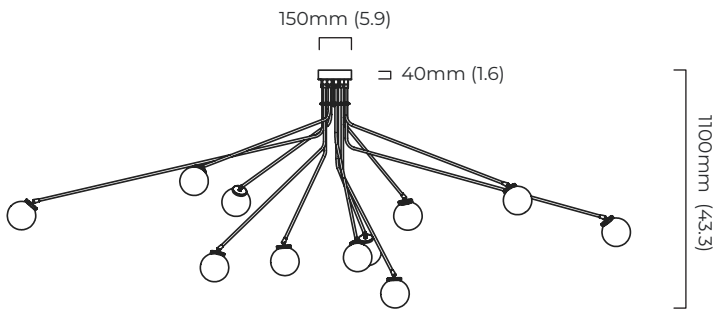

ARRAY PENDANT LARGE

FINISH

bronze with satin brass details and opal glass shades

DIMENSIONS (body of fixture)

2700 x 2700 x 1100 mm (w x d x h)

WEIGHT

18kg (39.7lbs)

please ensure ceiling structure is strong enough to support the weight of the light

OVERALL DROP

minimum 1100 mm

maximum on request 7140 mm

please specify the required overall drop from the ceiling to the bottom of the fitting

ILLUMINATION

220-240v - 11 x G9 - 25w (or 2.5w 2700k)

110-130v - 11 x G9 - 25w (or 2.5w 2700k)

DIMMING

dimnable bulb required

trailing edge dimmable / phase cut (rotary dimmer) - standard

DALI option available (220-240v only)

CEILING ROSE / PLATE

round ceiling rose - $\varnothing$ 150 x 40 mm (dia x h)

CERTIFICATION

mounting plate dimensions

*Diagrams are not to scale.

SKU NUMBER	FINISH DESCRIPTION	VOLTAGE
ARRPELBZOG-240	bronze with satin brass details and opal glass shades	220 - 240V
ARRPELBZOG-110	bronze with satin brass details and opal glass shades	110 - 130v