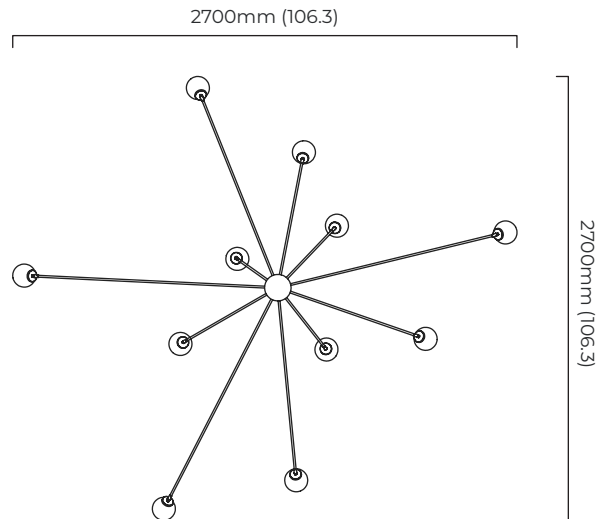

ARRAY PENDANT LARGE

FINISH

bronze with satin brass details and opal glass shades

DIMENSIONS (body of fixture)

2700 x 2700 x 1100 mm (w x d x h)

WEIGHT

18kg (39.7lbs)

please ensure ceiling structure is strong enough to support the weight of the light

OVERALL DROP

minimum 1100 mm

maximum on request 7140 mm

please specify the required overall drop from the ceiling to the bottom of the fitting

ILLUMINATION

220-240v - 11 x G9 - 25w (or 2.5w 2700k)

110-130v - 11 x G9 - 25w (or 2.5w 2700k)

DIMMING

dimnable bulb required

trailing edge dimmable / phase cut (rotary dimmer) - standard

DALI option available (220-240v only)

CEILING ROSE / PLATE

round ceiling rose - $\varnothing$ 150 x 40 mm (dia x h)

CERTIFICATION

mounting plate dimensions

*Diagrams are not to scale.

SKU NUMBER	FINISH DESCRIPTION	VOLTAGE
ARRPELBZOG-240	bronze with satin brass details and opal glass shades	220 - 240V
ARRPELBZOG-110	bronze with satin brass details and opal glass shades	110 - 130v