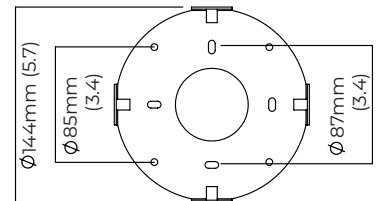

mounting plate dimensions