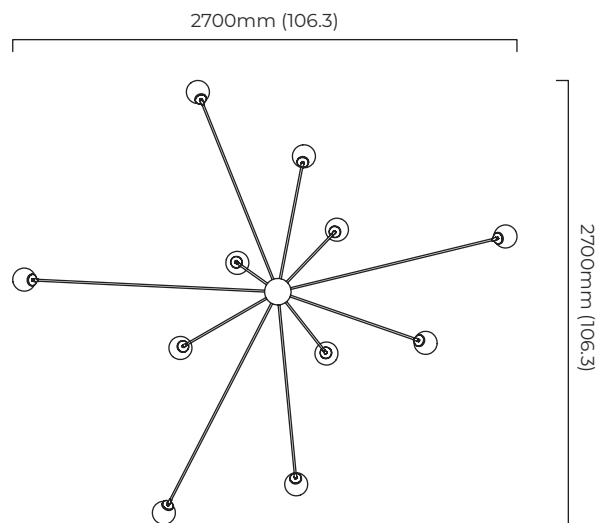

ARRAY PENDANT LARGE - DALI-A

FINISH

bronze with satin brass details and opal glass shades

DIMENSIONS (body of fixture)

2700 x 2700 x 1100 mm (w x d x h)

WEIGHT

18kg (39.7lbs)

please ensure ceiling structure is strong enough to support the weight of the light

OVERALL DROP

minimum 1100 mm

maximum on request 7140 mm

please specify the required overall drop from the ceiling to the bottom of the fitting

ILLUMINATION

220-240v - 11 x G9 - 25w (or 2.5w 2700k)

DALI converter to be installed in the ceiling rose

DIMMING

dimnable bulb required

DALI compatible

CEILING ROSE / PLATE

round ceiling rose - $\varnothing$ 150 x 40 mm (dia x h)

CERTIFICATION

mounting plate dimensions

*Diagrams are not to scale.

SKU NUMBER	FINISH DESCRIPTION	TYPE OF DALI	VOLTAGE
ARRPELBZOG-DALIA-240	bronze with satin brass details and opal glass shades	DALI A included - For lights that do not require aesthetic alterations. DALI can be fitted on the existent ceiling/wall rose	220 - 240V