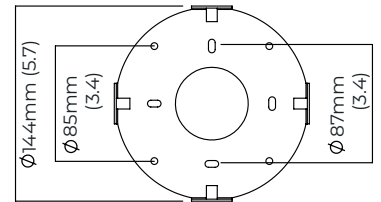

mounting plate dimensions