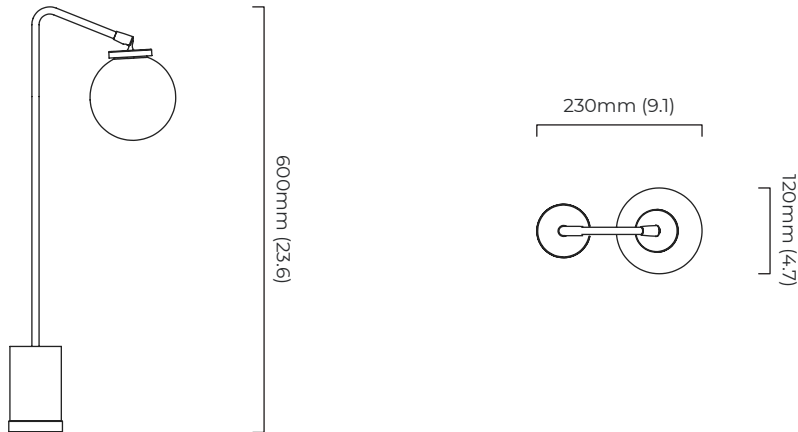

ARRAY TABLE

FINISH

bronze with satin brass details opal glass shades

DIMENSIONS (body of fixture)

230 x 120 x 600 mm (w x d x h)

WEIGHT

5kg (11lbs)

FLEX

2000mm cord set with black flex and inline dimmer

ILLUMINATION

220-240v - 1 x G9 - 25w max (or 2.3w LED 2700k)

110-130v - 1 x G9 - 25w max (or 2.3w LED 2700k)

DIMMING

dimnable bulb required

CERTIFICATION

*Diagrams are not to scale.

SKU NUMBER	FINISH DESCRIPTION	VOLTAGE
ARRTA1BZOG-240	bronze with satin brass details opal glass shades	220 - 240V
ARRTA1BZOG-110	bronze with satin brass details opal glass shades	110 - 130V