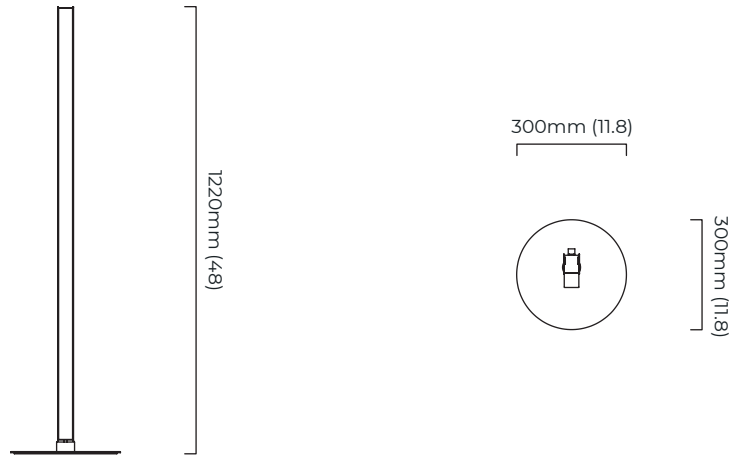

ARTES 1200 FLOOR

FINISH

bronze with satin brass details and honed alabaster
satin brass with honed alabaster

DIMENSIONS (body of fixture)

300 x 300 x 1220 mm (w x d x h)

WEIGHT

10kg (22lbs)

FLEX

2500mm cord set with black flex and inline dimmer

ILLUMINATION

integrated LED - dimmable - 32w - 2700k

CERTIFICATION

*Diagrams are not to scale.

SKU NUMBER	FINISH DESCRIPTION	VOLTAGE
ARTFLOBZHA-240	bronze with satin brass details and honed alabaster	220 - 240V
ARTFLOBZHA-240	satin brass with honed alabaster	220 - 240V
ARTFLOBZHA-110	bronze with satin brass details and honed alabaster	110 - 130V
ARTFLOBZHA-110	satin brass with honed alabaster	110 - 130V