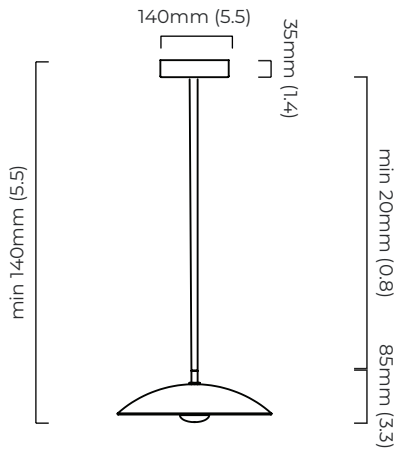

CIELO PENDANT SMALL - DALI-B

FINISH

bronze with handmade fritted glass shade
satin brass with handmade fritted glass shade

DIMENSIONS (body of fixture)

ø 315 x 85 mm (dia x h)

WEIGHT

3.5kg (7.7lbs)

please ensure ceiling structure is strong enough to support the weight of the light

OVERALL DROP

minimum 140 mm

maximum on request 6120 mm

supplied with 1000 mm drop rod

ILLUMINATION

integrated LED - 8w - 2700k

DALI LED driver to be installed in the ceiling rose

DIMMING

Dali compatible

CEILING ROSE / PLATE

round ceiling rose - ø 140 x 35 mm (dia x h)

CERTIFICATION