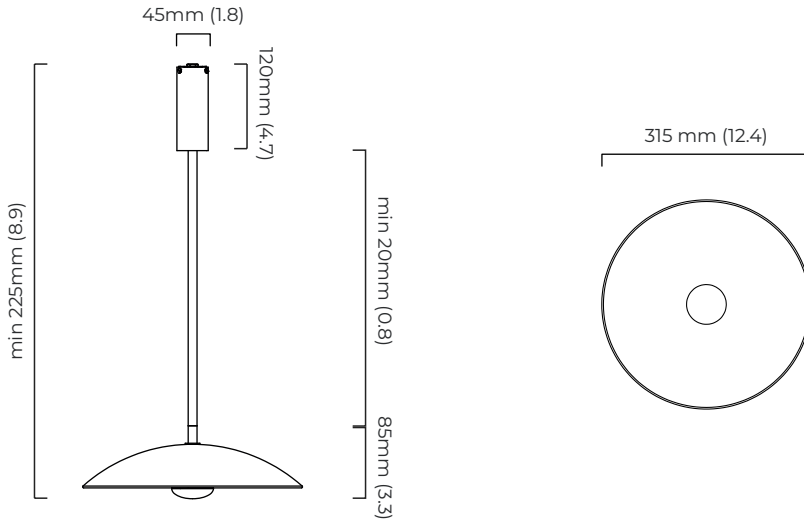

CIELO PENDANT SMALL - DALI-A

FINISH

bronze with handmade fritted glass shade
satin brass with handmade fritted glass shade

DIMENSIONS (body of fixture)

ø 315 x 85 mm (dia x h)

WEIGHT

3.5kg (7.7lbs)

please ensure ceiling structure is strong enough to support the weight of the light

OVERALL DROP

minimum 225 mm

maximum on request 6205 mm

supplied with 1000 mm drop rod

ILLUMINATION

220-240v - integrated LED - 8w - 2700k

DALI LED driver to be installed in the ceiling cavity

drivers must be installed up to 20 meters from the body of the light

DIMMING

DALI compatible

CEILING ROSE / PLATE

round ceiling rose - ø 45 x 120 mm (dia x h)

CERTIFICATION