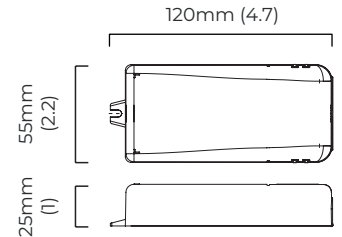

DALI LED driver dimensions