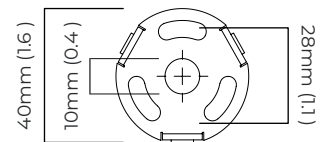

### DIMENSIONS (body of fixture)

ø 315 x 85 mm (dia x h)

### CEILING ROSE / PLATE

round ceiling rose - ø 45 x 120 mm (dia x h)

### mounting plate dimensions