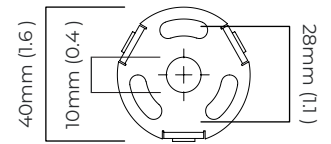

mounting plate dimensions