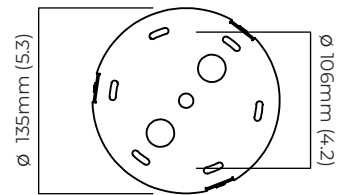

mounting plate dimensions