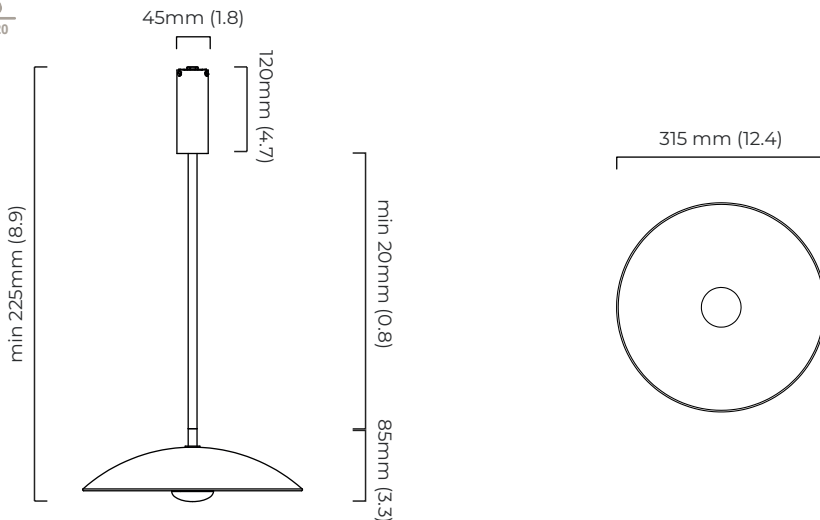

CIELO PENDANT SMALL

FINISH

bronze with handmade fritted glass shade
satin brass with handmade fritted glass shade

DIMENSIONS (body of fixture)

ø 315 x 85 mm (dia x h)

WEIGHT

3.5kg (7.7lbs)

please ensure ceiling structure is strong enough to support the weight of the light

OVERALL DROP

minimum 225 mm

maximum on request 6205 mm

supplied with 1000 mm drop rod

ILLUMINATION

220-240v - integrated LED - 8w - 2700k

110-130v - integrated LED - 8w - 2700k

LED driver to be installed in the ceiling rose

drivers must be installed up to 20 meters from the body of the light

DIMMING

trailing dimmable / phase cut (rotary dimmer) - standard

DALI option available (220-240v only)

0/1-10v (220-240v or 110-130v) - on request

CEILING ROSE / PLATE

round ceiling rose - ø 45 x 120 mm (dia x h)

CERTIFICATION

mounting plate dimensions

North America junction box cover

*Diagrams are not to scale.

SKU NUMBER	FINISH DESCRIPTION	VOLTAGE
CIEPESBZFG-240	bronze with handmade fritted glass shade	220 - 240V
CIEPESBZFG-240	satin brass with handmade fritted glass shade	220 - 240V
CIEPESBZFG-110	bronze with handmade fritted glass shade	110 - 130V
CIEPESBZFG-110	satin brass with handmade fritted glass shade	110 - 130V