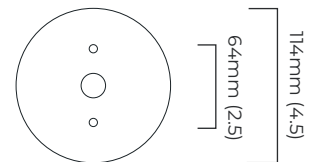

North America junction box cover

*Diagrams are not to scale.

SKU NUMBER	FINISH DESCRIPTION	VOLTAGE
CIEPESBZFG-240	bronze with handmade fritted glass shade	220 - 240V
CIEPESBZFG-240	satin brass with handmade fritted glass shade	220 - 240V
CIEPESBZFG-110	bronze with handmade fritted glass shade	110 - 130V
CIEPESBZFG-110	satin brass with handmade fritted glass shade	110 - 130V