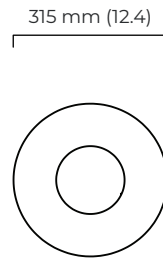

CIELO PENDANT SMALL - DALI-B

FINISH

bronze with handmade fritted glass shade
satin brass with handmade fritted glass shade

DIMENSIONS (body of fixture)

ø 315 x 85 mm (dia x h)

WEIGHT

3.5kg (7.7lbs)

please ensure ceiling structure is strong enough to support the weight of the light

OVERALL DROP

minimum 140 mm

maximum on request 6120 mm

supplied with 1000 mm drop rod

ILLUMINATION

integrated LED - 8w - 2700k

DALI LED driver to be installed in the ceiling rose

DIMMING

Dali compatible

CEILING ROSE / PLATE

round ceiling rose - ø 140 x 35 mm (dia x h)

CERTIFICATION