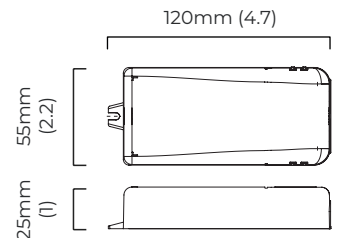

DALI LED driver dimensions