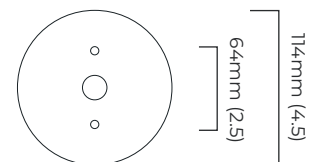

North America junction box cover

*Diagrams are not to scale.

SKU NUMBER	FINISH DESCRIPTION	VOLTAGE
CIEPELBZFG-240	bronze with handmade fritted glass shade	220 - 240V
CIEPELBZFG-240	satin brass with handmade fritted glass shade	220 - 240V
CIEPELBZFG-110	bronze with handmade fritted glass shade	110 - 130V
CIEPELBZFG-110	satin brass with handmade fritted glass shade	110 - 130V