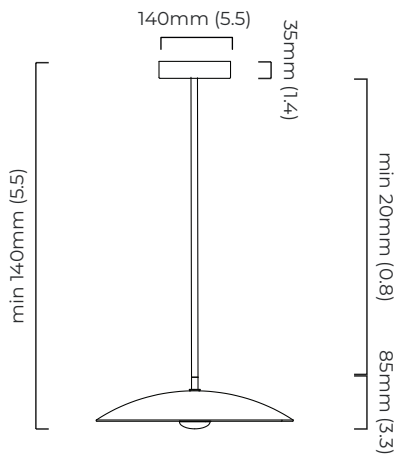

CIELO PENDANT LARGE - DALI-B

FINISH

bronze with handmade fritted glass shade
satin brass with handmade fritted glass shade

DIMENSIONS (body of fixture)

ø 385 x 85 mm (dia x h)

WEIGHT

4.5kg (9.9lbs)

please ensure ceiling structure is strong enough to support the weight of the light

OVERALL DROP

minimum 140 mm
maximum on request 6120 mm
supplied with 1000 mm drop rod

ILLUMINATION

220-240v - integrated LED - 8w - 2700k
DALI LED driver to be installed in the ceiling rose

DIMMING

DALI compatible

CEILING ROSE / PLATE

round ceiling rose - ø 140 x 35 mm (dia x h)

CERTIFICATION