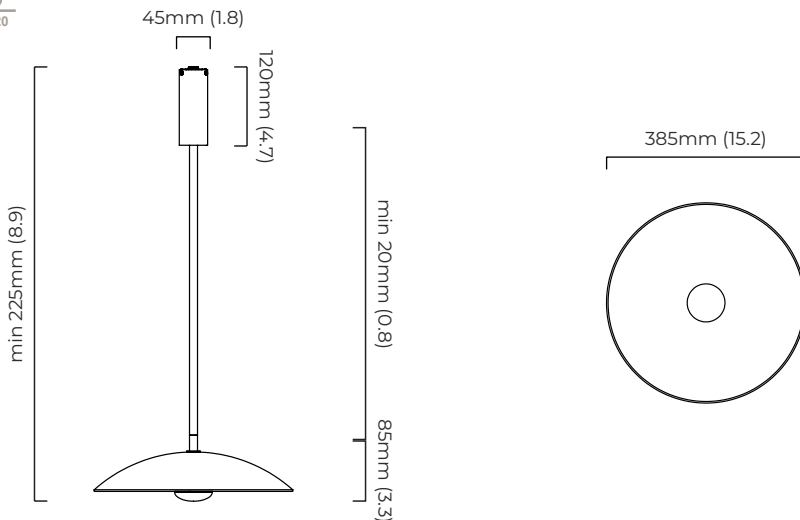

CIELO PENDANT LARGE

FINISH

bronze with handmade fritted glass shade
satin brass with handmade fritted glass shade

DIMENSIONS (body of fixture)

ø 385 x 85 mm (dia x h)

WEIGHT

4.5kg (9.9lbs)
please ensure ceiling structure is strong enough to support the weight of the light

OVERALL DROP

minimum 225 mm
maximum on request 6205 mm
supplied with 1000 mm drop rod

ILLUMINATION

220-240v - integrated LED - 8w - 2700k
110-130v - integrated LED - 8w - 2700k
LED driver to be installed in the ceiling rose
drivers must be installed up to 20 meters from the body of the light

DIMMING

trailing dimmable / phase cut (rotary dimmer) - standard
DALI option available (220-240v only)
0/1-10v (220-240v or 110-130v) - on request

CEILING ROSE / PLATE

round ceiling rose - ø 45 x 120 mm (dia x h)

CERTIFICATION

mounting plate dimensions

North America junction box cover

*Diagrams are not to scale.

SKU NUMBER	FINISH DESCRIPTION	VOLTAGE
CIEPELBZFG-240	bronze with handmade fritted glass shade	220 - 240V
CIEPELBZFG-240	satin brass with handmade fritted glass shade	220 - 240V
CIEPELBZFG-110	bronze with handmade fritted glass shade	110 - 130V
CIEPELBZFG-110	satin brass with handmade fritted glass shade	110 - 130V