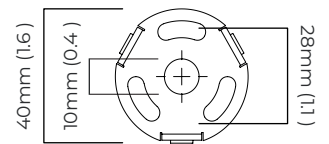

mounting plate dimensions