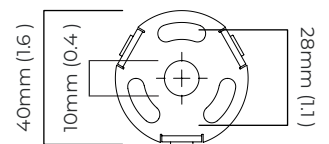

### DIMENSIONS (body of fixture)

ø 385 x 85 mm (dia x h)

### CEILING ROSE / PLATE

round ceiling rose - ø 45 x 120 mm (dia x h)

### mounting plate dimensions