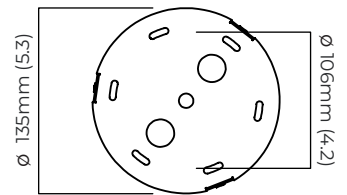

mounting plate dimensions