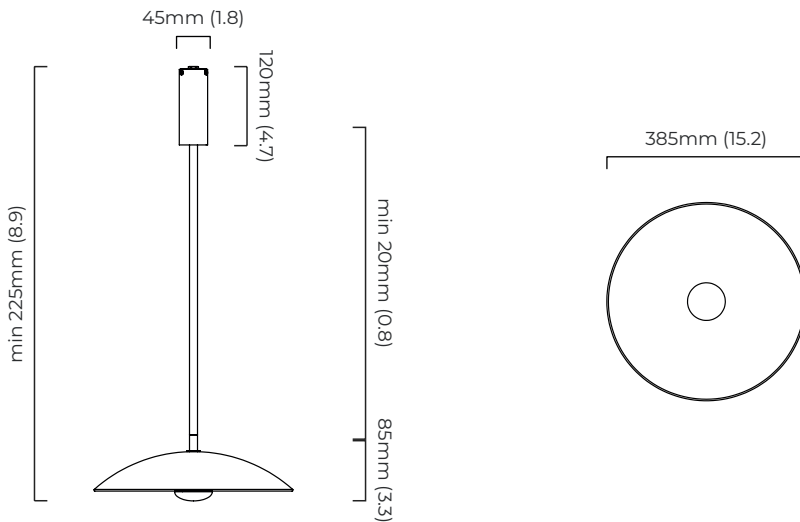

CIELO PENDANT LARGE - DALI-A

FINISH

bronze with handmade fritted glass shade
satin brass with handmade fritted glass shade

DIMENSIONS (body of fixture)

ø 385 x 85 mm (dia x h)

WEIGHT

4.5kg (9.9lbs)

please ensure ceiling structure is strong enough to support the weight of the light

OVERALL DROP

minimum 225 mm

maximum on request 6205 mm

supplied with 1000 mm drop rod

ILLUMINATION

220-240v - integrated LED - 8w - 2700k

DALI LED driver to be installed in the ceiling cavity

drivers must be installed up to 20 meters from the body of the light

DIMMING

DALI compatible

CEILING ROSE / PLATE

round ceiling rose - ø 45 x 120 mm (dia x h)

CERTIFICATION