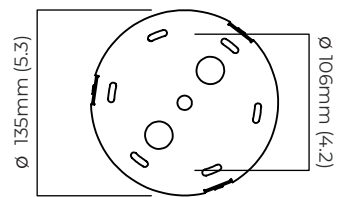

### DIMENSIONS (body of fixture)

ø 315 x 130 mm (dia x d)

### CEILING ROSE / PLATE

round ceiling rose - ø 140 x 35 mm (dia x h)

### CERTIFICATION

130mm (5.1)

35mm  
(1.4)

140mm  
(5.5)

ø 315mm  
(12.4)

mounting plate dimensions

ø 135mm  
(5.3)

ø 106mm  
(4.2)