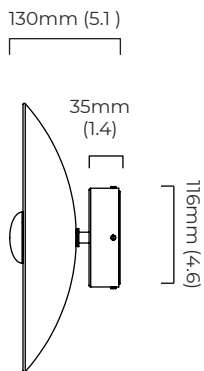

CIELO CEILING / WALL SMALL

FINISH

bronze with handmade fritted glass shade
satin brass with handmade fritted glass shade

DIMENSIONS (body of fixture)

ø 315 x 130 mm (dia x d)

WEIGHT

3kg (6.6lbs)

ILLUMINATION

220-240v - integrated LED - 8w - 2700k
110-130v - integrated LED - 8w - 2700k
LED driver to be installed in the wall / ceiling rose
drivers must be installed up to 20 meters from the body of the light

DIMMING

trailing edge dimmable / phase cut (rotary dimmer) - standard
DALI option available (220-240v only)
0/1-10v (220-240v or 110-130v) - on request

CEILING ROSE / PLATE

round ceiling rose - ø 116 x 35 mm (dia x h)

CERTIFICATION