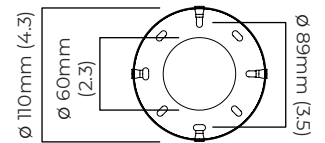

mounting plate dimensions