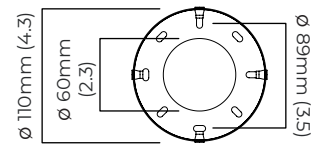

mounting plate dimensions