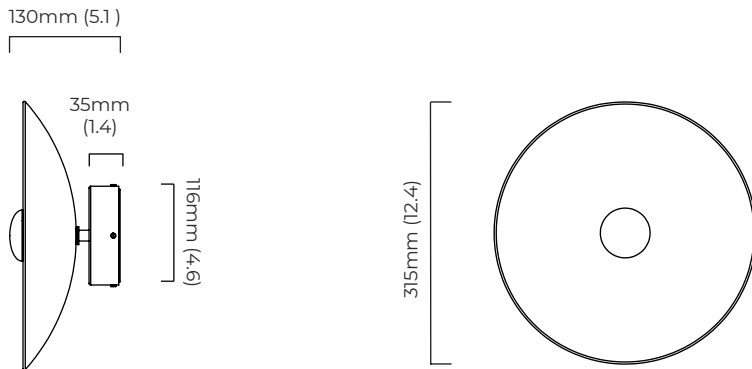

CIELO CEILING / WALL SMALL - DALI-A

FINISH

bronze with handmade fritted glass shade
satin brass with handmade fritted glass shade

DIMENSIONS (body of fixture)

ø 315 x 130 mm (dia x d)

WEIGHT

3kg (6.6lbs)

ILLUMINATION

220-240v - integrated LED - 8w - 2700k
DALI LED driver to be installed in the wall/ceiling cavity
drivers must be installed up to 20 meters from the body of the light

DIMMING

DALI compatible

CEILING ROSE / PLATE

round ceiling rose - ø 116 x 35 mm (dia x h)

CERTIFICATION