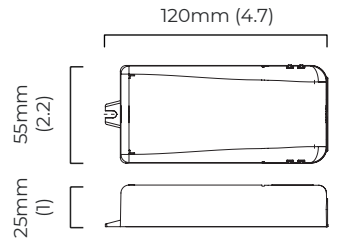

DALI LED driver dimensions