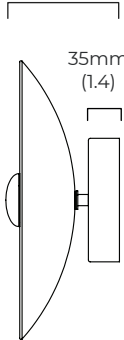

### DIMENSIONS (body of fixture)

ø 315 x 130 mm (dia x d)

### CEILING ROSE / PLATE

round ceiling rose - ø 140 x 35 mm (dia x h)

### CERTIFICATION

130mm (5.1)

35mm  
(1.4)

140mm  
(5.5)

ø 315mm  
(12.4)

mounting plate dimensions

ø 135mm  
(5.3)

ø 106mm  
(4.2)