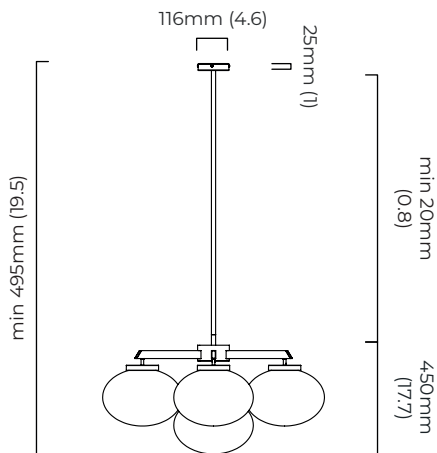

CLOUDESLEY CHANDELIER MEDIUM

FINISH

bronze with opal glass shades
satin brass with opal glass shades

DIMENSIONS (body of fixture)

ø 920 x 450 mm (dia x h)

WEIGHT

20kg (44.1lbs)

please ensure ceiling structure is strong enough to support the weight of the light

dimmable bulb required

trailing edge dimmable / phase cut (rotary dimmer) - standard

DALI option available (220-240v only)

CEILING ROSE / PLATE

round ceiling rose - ø 116 x 25 mm (dia x h)

CERTIFICATION

mounting plate dimensions

CLOUDESLEY CHANDELIER MEDIUM - DALI-A

FINISH

bronze with opal glass shades
satin brass with opal glass shades

DIMENSIONS (body of fixture)

ø 920 x 450 mm (dia x h)

WEIGHT

20kg (44.1lbs)

please ensure ceiling structure is strong enough to support the weight of the light

CLOUDESLEY CHANDELIER MEDIUM - DALI-B

FINISH

bronze with opal glass shades
satin brass with opal glass shades

DIMENSIONS (body of fixture)

ø 920 x 450 mm (dia x h)

WEIGHT

20kg (44.1lbs)

please ensure ceiling structure is strong enough to support the weight of the light