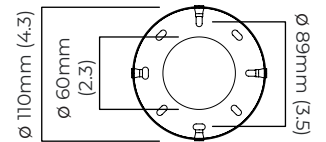

CLOUDESLEY CHANDELIER MEDIUM

FINISH

bronze with opal glass shades
satin brass with opal glass shades

DIMENSIONS (body of fixture)

ø 920 x 450 mm (dia x h)

WEIGHT

20kg (44.1lbs)

please ensure ceiling structure is strong enough to support the weight of the light

CLOUDESLEY CHANDELIER MEDIUM - DALI-A

FINISH

bronze with opal glass shades
satin brass with opal glass shades

DIMENSIONS (body of fixture)

ø 920 x 450 mm (dia x h)

WEIGHT

20kg (44.1lbs)

please ensure ceiling structure is strong enough to support the weight of the light

dimmable bulb required

DALI compatible

CEILING ROSE / PLATE

round ceiling rose - ø 116 x 25 mm (dia x h)

CERTIFICATION

mounting plate dimensions

DALI converter dimensions

*Diagrams are not to scale.

CLOUDESLEY CHANDELIER MEDIUM - DALI-B

FINISH

bronze with opal glass shades
satin brass with opal glass shades

DIMENSIONS (body of fixture)

ø 920 x 450 mm (dia x h)

WEIGHT

20kg (44.1lbs)

please ensure ceiling structure is strong enough to support the weight of the light