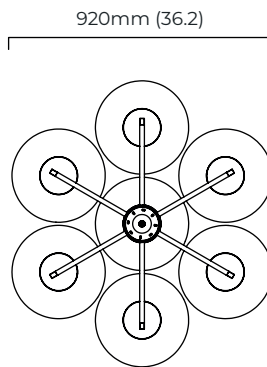

CLOUDESLEY CHANDELIER MEDIUM

FINISH

bronze with opal glass shades
satin brass with opal glass shades

DIMENSIONS (body of fixture)

ø 920 x 450 mm (dia x h)

WEIGHT

20kg (44.1lbs)

please ensure ceiling structure is strong enough to support the weight of the light

CLOUDESLEY CHANDELIER MEDIUM - DALI-A

FINISH

bronze with opal glass shades
satin brass with opal glass shades

DIMENSIONS (body of fixture)

ø 920 x 450 mm (dia x h)

WEIGHT

20kg (44.1lbs)

please ensure ceiling structure is strong enough to support the weight of the light

dimmable bulb required

DALI compatible

CEILING ROSE / PLATE

round ceiling rose - ø 116 x 25 mm (dia x h)

CERTIFICATION

mounting plate dimensions

DALI converter dimensions

*Diagrams are not to scale.

CLOUDESLEY CHANDELIER MEDIUM - DALI-B

FINISH

bronze with opal glass shades
satin brass with opal glass shades

DIMENSIONS (body of fixture)

ø 920 x 450 mm (dia x h)

WEIGHT

20kg (44.1lbs)

please ensure ceiling structure is strong enough to support the weight of the light