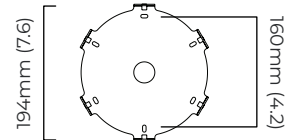

CLOUDESLEY CHANDELIER MEDIUM - DALI-A

FINISH

bronze with opal glass shades
satin brass with opal glass shades

DIMENSIONS (body of fixture)

ø 920 x 450 mm (dia x h)

WEIGHT

20kg (44.1lbs)

please ensure ceiling structure is strong enough to support the weight of the light

dimmable bulb required

DALI compatible

CEILING ROSE / PLATE

round ceiling rose - ø 116 x 25 mm (dia x h)

CERTIFICATION

mounting plate dimensions

DALI converter dimensions

*Diagrams are not to scale.

CLOUDESLEY CHANDELIER MEDIUM - DALI-B

FINISH

bronze with opal glass shades
satin brass with opal glass shades

DIMENSIONS (body of fixture)

ø 920 x 450 mm (dia x h)

WEIGHT

20kg (44.1lbs)

please ensure ceiling structure is strong enough to support the weight of the light

dimmable bulb required

DALI compatible

CEILING ROSE / PLATE

round ceiling rose - ø 204 x 30 mm (dia x h)

CERTIFICATION

mounting plate dimensions

*Diagrams are not to scale.

SKU NUMBER	FINISH DESCRIPTION	TYPE OF DALI	VOLTAGE
CLOCHMBZMO-DALIB-240	bronze with opal glass shades	DALI A included - For lights that do not require aesthetic alterations. Dali can be fitted on the existent ceiling/wall rose	220 - 240V
CLOCHMSBMO-DALIB-240	satin brass with opal glass shades	DALI A included - For lights that do not require aesthetic alterations. Dali can be fitted on the existent ceiling/wall rose	220 - 240V