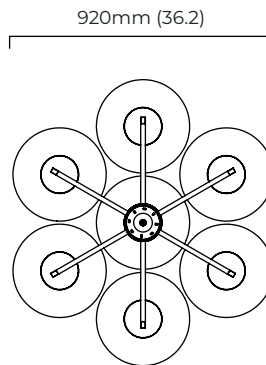

CLOUDESLEY CHANDELIER MEDIUM - DALI-A

FINISH

bronze with opal glass shades
satin brass with opal glass shades

DIMENSIONS (body of fixture)

ø 920 x 450 mm (dia x h)

WEIGHT

20kg (44.1lbs)

please ensure ceiling structure is strong enough to support the weight of the light

SKU NUMBER	FINISH DESCRIPTION	TYPE OF DALI	VOLTAGE
CLOCHMBZMO-DALIA-240	bronze with opal glass shades	DALI A included - For lights that do not require aesthetic alterations. Dali can be fitted inside the ceiling/wall cavity	220 - 240V
CLOCHMSBMO-DALIA-240	satin brass with opal glass shades	DALI A included - For lights that do not require aesthetic alterations. Dali can be fitted inside the ceiling/wall cavity	220 - 240V

CLOUDESLEY CHANDELIER MEDIUM - DALI-B

FINISH

bronze with opal glass shades
satin brass with opal glass shades

DIMENSIONS (body of fixture)

ø 920 x 450 mm (dia x h)

WEIGHT

20kg (44.1lbs)

please ensure ceiling structure is strong enough to support the weight of the light

dimmable bulb required

DALI compatible

CEILING ROSE / PLATE

round ceiling rose - ø 204 x 30 mm (dia x h)

CERTIFICATION

mounting plate dimensions

*Diagrams are not to scale.

SKU NUMBER	FINISH DESCRIPTION	TYPE OF DALI	VOLTAGE
CLOCHMBZMO-DALIB-240	bronze with opal glass shades	DALI A included - For lights that do not require aesthetic alterations. Dali can be fitted on the existent ceiling/wall rose	220 - 240V
CLOCHMSBMO-DALIB-240	satin brass with opal glass shades	DALI A included - For lights that do not require aesthetic alterations. Dali can be fitted on the existent ceiling/wall rose	220 - 240V