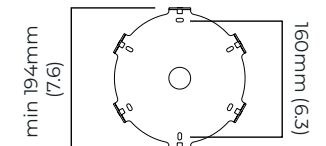

110-130v

*Diagrams are not to scale.

SKU NUMBER	FINISH DESCRIPTION	VOLTAGE
CLOCHMBZMO-240	bronze with opal glass shades	220 - 240V
CLOCHMSBMO-240	satin brass with opal glass shades	220 - 240V
CLOCHMBZMO-110	bronze with opal glass shades	110 - 130V
CLOCHMSBMO-110	satin brass with opal glass shades	110 - 130V