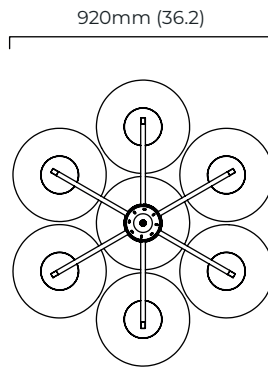

CLOUDESLEY CHANDELIER MEDIUM

FINISH

bronze with opal glass shades
satin brass with opal glass shades

DIMENSIONS (body of fixture)

ø 920 x 450 mm (dia x h)

WEIGHT

20kg (44.1lbs)

please ensure ceiling structure is strong enough to support the weight of the light

dimmable bulb required

trailing edge dimmable / phase cut (rotary dimmer) - standard

DALI option available (220-240v only)

CEILING ROSE / PLATE

round ceiling rose - ø 116 x 25 mm (dia x h)

CERTIFICATION

mounting plate dimensions

CLOUDESLEY CHANDELIER MEDIUM - DALI-A

FINISH

bronze with opal glass shades
satin brass with opal glass shades

DIMENSIONS (body of fixture)

ø 920 x 450 mm (dia x h)

WEIGHT

20kg (44.1lbs)

please ensure ceiling structure is strong enough to support the weight of the light

CLOUDESLEY CHANDELIER MEDIUM - DALI-B

FINISH

bronze with opal glass shades
satin brass with opal glass shades

DIMENSIONS (body of fixture)

ø 920 x 450 mm (dia x h)

WEIGHT

20kg (44.1lbs)

please ensure ceiling structure is strong enough to support the weight of the light