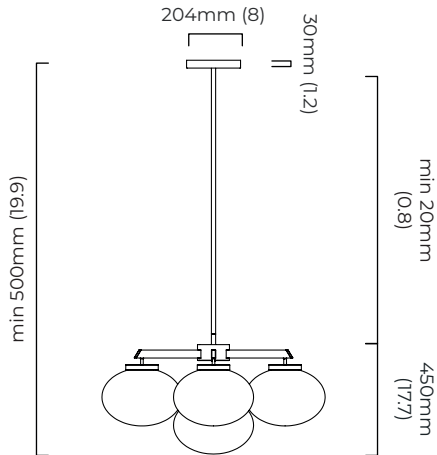

CLOUDESLEY CHANDELIER MEDIUM

FINISH

bronze with opal glass shades
satin brass with opal glass shades

DIMENSIONS (body of fixture)

ø 920 x 450 mm (dia x h)

WEIGHT

20kg (44.1lbs)

please ensure ceiling structure is strong enough to support the weight of the light

CLOUDESLEY CHANDELIER MEDIUM - DALI-A

FINISH

bronze with opal glass shades
satin brass with opal glass shades

DIMENSIONS (body of fixture)

ø 920 x 450 mm (dia x h)

WEIGHT

20kg (44.1lbs)

please ensure ceiling structure is strong enough to support the weight of the light

CLOUDESLEY CHANDELIER MEDIUM - DALI-B

FINISH

bronze with opal glass shades
satin brass with opal glass shades

DIMENSIONS (body of fixture)

ø 920 x 450 mm (dia x h)

WEIGHT

20kg (44.1lbs)

please ensure ceiling structure is strong enough to support the weight of the light

dimmable bulb required

DALI compatible

CEILING ROSE / PLATE

round ceiling rose - ø 204 x 30 mm (dia x h)

CERTIFICATION

mounting plate dimensions

*Diagrams are not to scale.

SKU NUMBER	FINISH DESCRIPTION	TYPE OF DALI	VOLTAGE
CLOCHMBZMO-DALIB-240	bronze with opal glass shades	DALI A included - For lights that do not require aesthetic alterations. Dali can be fitted on the existent ceiling/wall rose	220 - 240V
CLOCHMSBMO-DALIB-240	satin brass with opal glass shades	DALI A included - For lights that do not require aesthetic alterations. Dali can be fitted on the existent ceiling/wall rose	220 - 240V