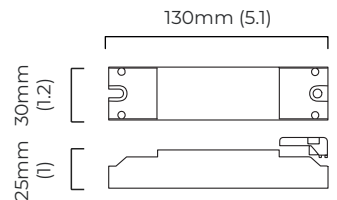

CLOUDESLEY CHANDELIER MEDIUM

FINISH

bronze with opal glass shades
satin brass with opal glass shades

DIMENSIONS (body of fixture)

ø 920 x 450 mm (dia x h)

WEIGHT

20kg (44.1lbs)

please ensure ceiling structure is strong enough to support the weight of the light

CLOUDESLEY CHANDELIER MEDIUM - DALI-A

FINISH

bronze with opal glass shades
satin brass with opal glass shades

DIMENSIONS (body of fixture)

ø 920 x 450 mm (dia x h)

WEIGHT

20kg (44.1lbs)

please ensure ceiling structure is strong enough to support the weight of the light

dimmable bulb required

DALI compatible

CEILING ROSE / PLATE

round ceiling rose - ø 116 x 25 mm (dia x h)

CERTIFICATION

mounting plate dimensions

DALI converter dimensions

*Diagrams are not to scale.

CLOUDESLEY CHANDELIER MEDIUM - DALI-B

FINISH

bronze with opal glass shades
satin brass with opal glass shades

DIMENSIONS (body of fixture)

ø 920 x 450 mm (dia x h)

WEIGHT

20kg (44.1lbs)

please ensure ceiling structure is strong enough to support the weight of the light