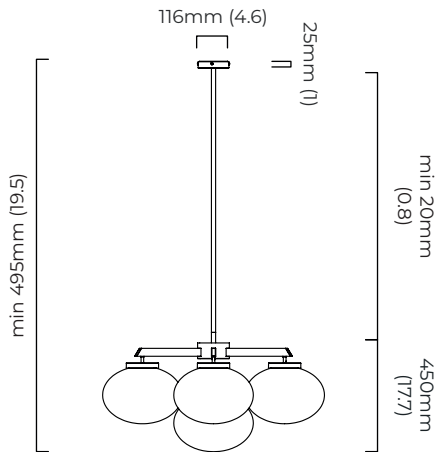

CLOUDESLEY CHANDELIER MEDIUM

FINISH

bronze with opal glass shades
satin brass with opal glass shades

DIMENSIONS (body of fixture)

ø 920 x 450 mm (dia x h)

WEIGHT

20kg (44.1lbs)

please ensure ceiling structure is strong enough to support the weight of the light

CLOUDESLEY CHANDELIER MEDIUM - DALI-A

FINISH

bronze with opal glass shades
satin brass with opal glass shades

DIMENSIONS (body of fixture)

ø 920 x 450 mm (dia x h)

WEIGHT

20kg (44.1lbs)

please ensure ceiling structure is strong enough to support the weight of the light

dimmable bulb required

DALI compatible

CEILING ROSE / PLATE

round ceiling rose - ø 116 x 25 mm (dia x h)

CERTIFICATION

mounting plate dimensions

DALI converter dimensions

*Diagrams are not to scale.

CLOUDESLEY CHANDELIER MEDIUM - DALI-B

FINISH

bronze with opal glass shades
satin brass with opal glass shades

DIMENSIONS (body of fixture)

ø 920 x 450 mm (dia x h)

WEIGHT

20kg (44.1lbs)

please ensure ceiling structure is strong enough to support the weight of the light