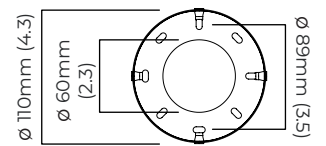

mounting plate dimensions

220-240v