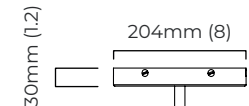

110-130v

*Diagrams are not to scale.

SKU NUMBER	FINISH DESCRIPTION	VOLTAGE
CLOCHMBZMO-240	bronze with opal glass shades	220 - 240V
CLOCHMSBMO-240	satin brass with opal glass shades	220 - 240V
CLOCHMBZMO-110	bronze with opal glass shades	110 - 130V
CLOCHMSBMO-110	satin brass with opal glass shades	110 - 130V