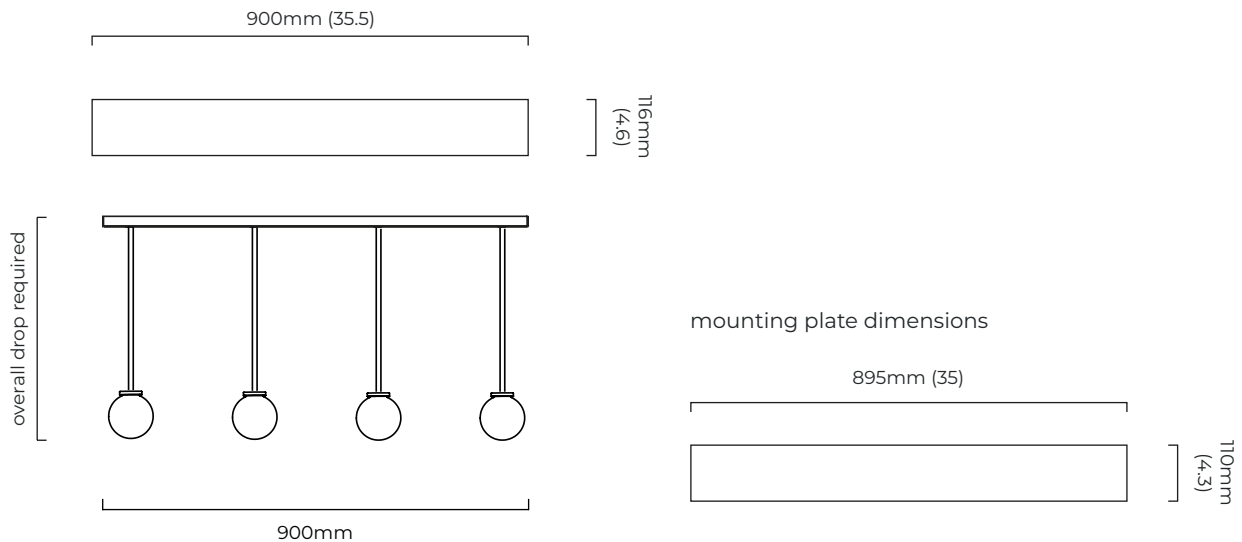

MEZZO PENDANT CLUSTER LONG 4

FINISH
satin brass

DIMENSIONS (body of fixture)
900 x 116 mm (w x d)
height variable

please specify
- the length of the longest drop (fully customisable)
- the length of the shortest drop (min 150 mm)

CEILING ROSE / PLATE
rectangular ceiling plate - 900 x 116 mm (w x d)

CERTIFICATION

*Diagrams are not to scale.

SKU NUMBER	FINISH DESCRIPTION
ACCCLULO04SB	satin brass

MEZZO PENDANT CLUSTER LONG 4 - DALI-A

FINISH
satin brass

DIMENSIONS (body of fixture)
900 x 116 mm (w x d)
height variable

please specify
- the length of the longest drop (fully customisable)
- the length of the shortest drop (min 150 mm)

WEIGHT
variable

CERTIFICATION

*Diagrams are not to scale.

SKU NUMBER	FINISH DESCRIPTION	TYPE OF DALI
ACCCLULO04SB-DALIA	satin brass	DALI A included - For lights that do not require aesthetic alterations. Dali can be fitted inside the ceiling/wall cavity