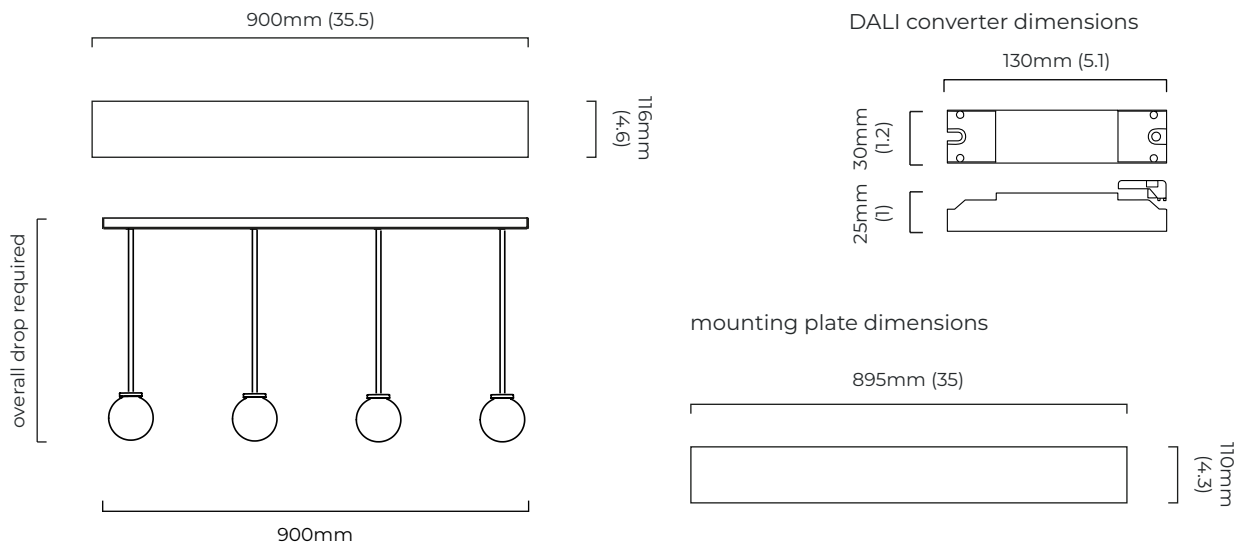

MEZZO PENDANT CLUSTER LONG 4

FINISH
satin brass

DIMENSIONS (body of fixture)
900 x 116 mm (w x d)
height variable

please specify
- the length of the longest drop (fully customisable)
- the length of the shortest drop (min 150 mm)

CEILING ROSE / PLATE
rectangular ceiling plate - 900 x 116 mm (w x d)

CERTIFICATION

*Diagrams are not to scale.

SKU NUMBER	FINISH DESCRIPTION
ACCCLULO04SB	satin brass

MEZZO PENDANT CLUSTER LONG 4 - DALI-A

FINISH
satin brass

DIMENSIONS (body of fixture)
900 x 116 mm (w x d)
height variable

please specify
- the length of the longest drop (fully customisable)
- the length of the shortest drop (min 150 mm)

WEIGHT
variable

CERTIFICATION

*Diagrams are not to scale.

SKU NUMBER	FINISH DESCRIPTION	TYPE OF DALI
ACCCLULO04SB-DALIA	satin brass	DALI A included - For lights that do not require aesthetic alterations. Dali can be fitted inside the ceiling/wall cavity