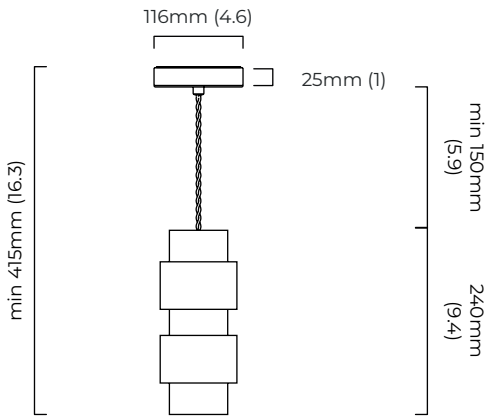

RING PENDANT

FINISH

bronze and satin brass black silk braided flex
satin brass black silk braided flex

DIMENSIONS (body of fixture)

ø100 x 240 mm (dia x h)

WEIGHT

2kg (4.4lbs)

please ensure ceiling structure is strong enough to support the weight of the light

dimmable bulb required

trailing edge dimmable / phase cut (rotary dimmer) - standard

DALI option available (220-240v only)

CEILING ROSE / PLATE

round ceiling rose - ø116 x 25 mm (dia x h)

CERTIFICATION

mounting plate dimensions

RING PENDANT - DALI-A

FINISH

bronze and satin brass black silk braided flex
satin brass black silk braided flex

DIMENSIONS (body of fixture)

ø 100 x 240 mm (dia x h)

WEIGHT

2kg (4.4lbs)

please ensure ceiling structure is strong enough to support the weight of the light

DIMMING

dimmable bulb required

DALI compatible

CEILING ROSE / PLATE

round ceiling rose - ø 116 x 25 mm (dia x h)

CERTIFICATION

100mm (3.9)

mounting plate dimensions