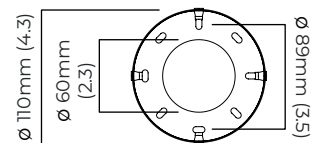

RING PENDANT - DALI-A

FINISH

bronze and satin brass black silk braided flex
satin brass black silk braided flex

DIMENSIONS (body of fixture)

ø 100 x 240 mm (dia x h)

WEIGHT

2kg (4.4lbs)

please ensure ceiling structure is strong enough to support the weight of the light

OVERALL DROP

minimum 415 mm

maximum on request 6265 mm

supplied with 1000 mm black silk braided flex

ILLUMINATION

220-240v - 1 x E14 - 6w - 2700k - LED ONLY

DALI converter to be installed in the ceiling rose

DIMMING

dimmable bulb required

DALI compatible

CEILING ROSE / PLATE

round ceiling rose - ø 116 x 25 mm (dia x h)

CERTIFICATION

100mm (3.9)

mounting plate dimensions

*Diagrams are not to scale.

SKU NUMBER	FINISH DESCRIPTION	TYPE OF DALI	VOLTAGE
TREPELBZMO-DALIA-240	bronze and satin brass with black silk braided flex	DALI A included - For lights that do not require aesthetic alterations. Dali can be fitted in the existent ceiling/wall rose	220 - 240V
TREPELSBMO-DALIA-240	satin brass with black silk braided flex	DALI A included - For lights that do not require aesthetic alterations. Dali can be fitted in the existent ceiling/wall rose	220 - 240V