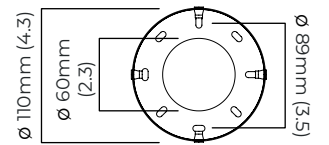

RING PENDANT

FINISH

bronze and satin brass black silk braided flex
satin brass black silk braided flex

DIMENSIONS (body of fixture)

ø100 x 240 mm (dia x h)

WEIGHT

2kg (4.4lbs)

please ensure ceiling structure is strong enough to support the weight of the light

dimmable bulb required

trailing edge dimmable / phase cut (rotary dimmer) - standard

DALI option available (220-240v only)

CEILING ROSE / PLATE

round ceiling rose - ø116 x 25 mm (dia x h)

CERTIFICATION

mounting plate dimensions

RING PENDANT - DALI-A

FINISH

bronze and satin brass black silk braided flex
satin brass black silk braided flex

DIMENSIONS (body of fixture)

ø 100 x 240 mm (dia x h)

WEIGHT

2kg (4.4lbs)

please ensure ceiling structure is strong enough to support the weight of the light

DIMMING

dimmable bulb required

DALI compatible

CEILING ROSE / PLATE

round ceiling rose - ø 116 x 25 mm (dia x h)

CERTIFICATION

100mm (3.9)

mounting plate dimensions