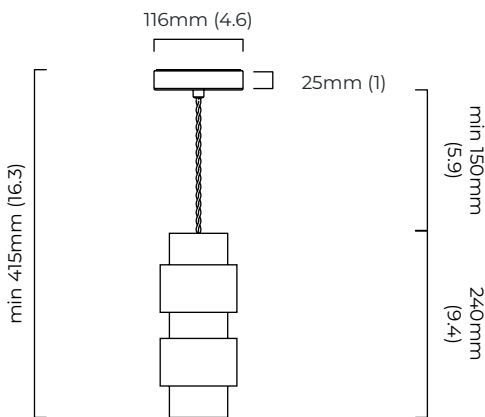

RING PENDANT - DALI-A

FINISH

bronze and satin brass black silk braided flex
satin brass black silk braided flex

DIMENSIONS (body of fixture)

ø 100 x 240 mm (dia x h)

WEIGHT

2kg (4.4lbs)

please ensure ceiling structure is strong enough to support the weight of the light

OVERALL DROP

minimum 415 mm

maximum on request 6265 mm

supplied with 1000 mm black silk braided flex

ILLUMINATION

220-240v - 1 x E14 - 6w - 2700k - LED ONLY

DALI converter to be installed in the ceiling rose

DIMMING

dimmable bulb required

DALI compatible

CEILING ROSE / PLATE

round ceiling rose - ø 116 x 25 mm (dia x h)

CERTIFICATION

100mm (3.9)

mounting plate dimensions

*Diagrams are not to scale.

SKU NUMBER	FINISH DESCRIPTION	TYPE OF DALI	VOLTAGE
TREPELBZMO-DALIA-240	bronze and satin brass with black silk braided flex	DALI A included - For lights that do not require aesthetic alterations. Dali can be fitted in the existent ceiling/wall rose	220 - 240V
TREPELSBMO-DALIA-240	satin brass with black silk braided flex	DALI A included - For lights that do not require aesthetic alterations. Dali can be fitted in the existent ceiling/wall rose	220 - 240V