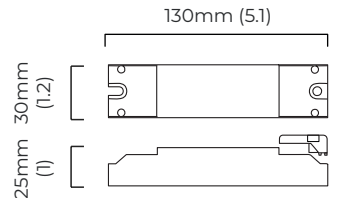

TREVI PENDANT LARGE - DALI-A

FINISH

bronze with matt opal glass shades
satin brass with matt opal glass shades

DIMENSIONS (body of fixture)

1540 x 1010 x 250 mm (w x d x h)

WEIGHT

10kg (22lbs)

please ensure ceiling structure is strong enough to support the weight of the light

OVERALL DROP

minimum 360 mm

maximum on request 3275 mm

supplied with 1000 mm drop rod

ILLUMINATION

220-240v - 6 x E14 - 25w max (or 4.5w LED 2700k)

DALI converter to be installed in the cavity

DIMMING

dimmable bulb required

DALI compatible

CEILING ROSE / PLATE

round ceiling rose - \varnothing 116 x 25 mm (dia x h)

CERTIFICATION

mounting plate dimensions

DALI converter dimensions

*Diagrams are not to scale.

TREVI PENDANT LARGE - DALI-B

FINISH

bronze with matt opal glass shades
satin brass with matt opal glass shades

DIMENSIONS (body of fixture)

1540 x 1010 x 250 mm (w x d x h)

WEIGHT

10kg (22lbs)

please ensure ceiling structure is strong enough to support the weight of the light