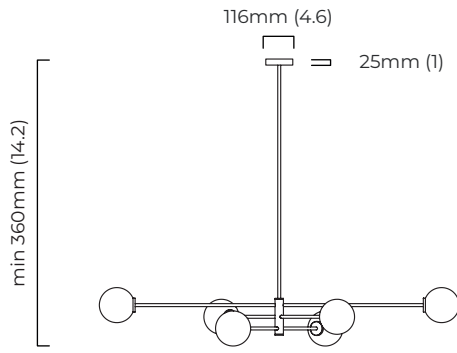

TREVI PENDANT LARGE - DALI-A

FINISH

bronze with matt opal glass shades
satin brass with matt opal glass shades

DIMENSIONS (body of fixture)

1540 x 1010 x 250 mm (w x d x h)

WEIGHT

10kg (22lbs)

please ensure ceiling structure is strong enough to support the weight of the light

OVERALL DROP

minimum 360 mm

maximum on request 3275 mm

supplied with 1000 mm drop rod

ILLUMINATION

220-240v - 6 x E14 - 25w max (or 4.5w LED 2700k)

DALI converter to be installed in the cavity

DIMMING

dimmable bulb required

DALI compatible

CEILING ROSE / PLATE

round ceiling rose - \varnothing 116 x 25 mm (dia x h)

CERTIFICATION

mounting plate dimensions

DALI converter dimensions

*Diagrams are not to scale.

TREVI PENDANT LARGE - DALI-B

FINISH

bronze with matt opal glass shades
satin brass with matt opal glass shades

DIMENSIONS (body of fixture)

1540 x 1010 x 250 mm (w x d x h)

WEIGHT

10kg (22lbs)

please ensure ceiling structure is strong enough to support the weight of the light