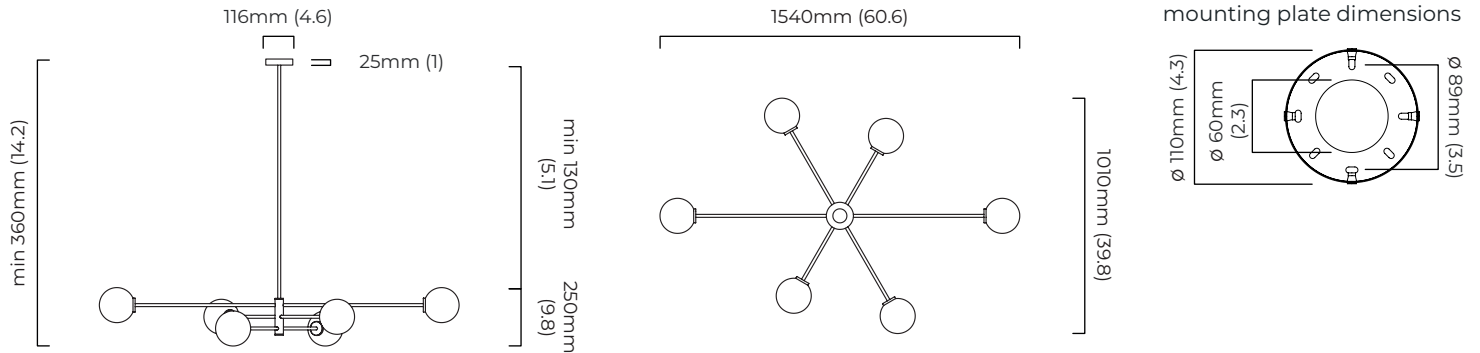

TREVI PENDANT LARGE

FINISH

bronze with matt opal glass shades
satin brass with matt opal glass shades

DIMENSIONS (body of fixture)

1540 x 1010 x 250 mm (w x d x h)

WEIGHT

10kg (22lbs)
please ensure ceiling structure is strong enough to support the weight of the light

OVERALL DROP

minimum 360 mm
maximum on request 3275 mm
supplied with 1000 mm drop rod

ILLUMINATION

220-240v - 6 x E14 - 25w max (or 4.5w LED 2700k)
110-130v - 6 x E12 - 25w max (or 4.5w LED 2700k)

DIMMING

dimmable bulb required
trailing edge dimmable / phase cut (rotary dimmer) - standard
DALI option available (220-240v only)

CEILING ROSE / PLATE

round ceiling rose - $\varnothing$ 116 x 25 mm (dia x h)

CERTIFICATION

*Diagrams are not to scale.

SKU NUMBER	FINISH DESCRIPTION	VOLTAGE
TREPELBZMO-240	bronze with matt opal shade	220 - 240V
TREPELSBMO-240	satin brass with matt opal shade	220 - 240V
TREPELBZMO-110	bronze with matt opal shade	110 - 130V
TREPELSBMO-110	satin brass with matt opal shade	110 - 130V