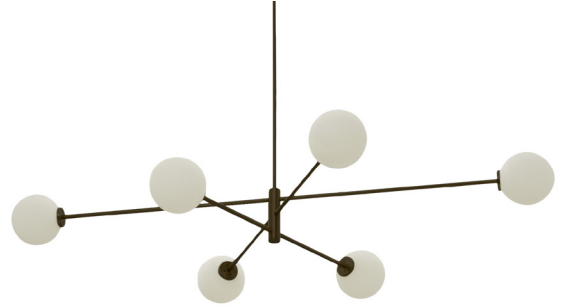

TREVI PENDANT LARGE

FINISH

bronze with matt opal glass shades
satin brass with matt opal glass shades

DIMENSIONS (body of fixture)

1540 x 1010 x 250 mm (w x d x h)

WEIGHT

10kg (22lbs)
please ensure ceiling structure is strong enough to support the weight of the light

OVERALL DROP

minimum 360 mm
maximum on request 3275 mm
supplied with 1000 mm drop rod

ILLUMINATION

220-240v - 6 x E14 - 25w max (or 4.5w LED 2700k)
110-130v - 6 x E12 - 25w max (or 4.5w LED 2700k)

DIMMING

*Diagrams are not to scale.

SKU NUMBER	FINISH DESCRIPTION	VOLTAGE
TREPELBZMO-240	bronze with matt opal shade	220 - 240V
TREPELSBMO-240	satin brass with matt opal shade	220 - 240V
TREPELBZMO-110	bronze with matt opal shade	110 - 130V
TREPELSBMO-110	satin brass with matt opal shade	110 - 130V

TREVI PENDANT LARGE - DALI-A

FINISH

bronze with matt opal glass shades
satin brass with matt opal glass shades

DIMENSIONS (body of fixture)

1540 x 1010 x 250 mm (w x d x h)

WEIGHT

10kg (22lbs)

please ensure ceiling structure is strong enough to support the weight of the light