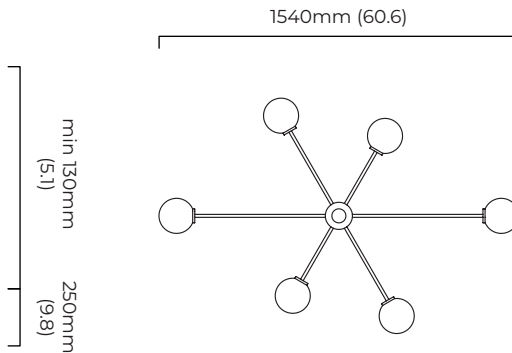

TREVI PENDANT LARGE - DALI-A

FINISH

bronze with matt opal glass shades
satin brass with matt opal glass shades

DIMENSIONS (body of fixture)

1540 x 1010 x 250 mm (w x d x h)

WEIGHT

10kg (22lbs)

please ensure ceiling structure is strong enough to support the weight of the light

OVERALL DROP

minimum 360 mm

maximum on request 3275 mm

supplied with 1000 mm drop rod

ILLUMINATION

220-240v - 6 x E14 - 25w max (or 4.5w LED 2700k)

DALI converter to be installed in the cavity

DIMMING

dimmable bulb required

DALI compatible

CEILING ROSE / PLATE

round ceiling rose - \varnothing 116 x 25 mm (dia x h)

CERTIFICATION

mounting plate dimensions

DALI converter dimensions

*Diagrams are not to scale.

TREVI PENDANT LARGE - DALI-B

FINISH

bronze with matt opal glass shades
satin brass with matt opal glass shades

DIMENSIONS (body of fixture)

1540 x 1010 x 250 mm (w x d x h)

WEIGHT

10kg (22lbs)

please ensure ceiling structure is strong enough to support the weight of the light