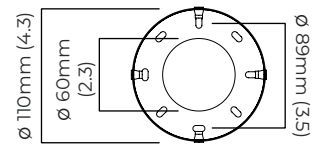

TREVI PENDANT LARGE - DALI-A

FINISH

bronze with matt opal glass shades
satin brass with matt opal glass shades

DIMENSIONS (body of fixture)

1540 x 1010 x 250 mm (w x d x h)

WEIGHT

10kg (22lbs)

please ensure ceiling structure is strong enough to support the weight of the light

OVERALL DROP

minimum 360 mm

maximum on request 3275 mm

supplied with 1000 mm drop rod

ILLUMINATION

220-240v - 6 x E14 - 25w max (or 4.5w LED 2700k)

DALI converter to be installed in the cavity

DIMMING

dimmable bulb required

DALI compatible

CEILING ROSE / PLATE

round ceiling rose - \varnothing 116 x 25 mm (dia x h)

CERTIFICATION

mounting plate dimensions

DALI converter dimensions

*Diagrams are not to scale.

TREVI PENDANT LARGE - DALI-B

FINISH

bronze with matt opal glass shades
satin brass with matt opal glass shades

DIMENSIONS (body of fixture)

1540 x 1010 x 250 mm (w x d x h)

WEIGHT

10kg (22lbs)

please ensure ceiling structure is strong enough to support the weight of the light