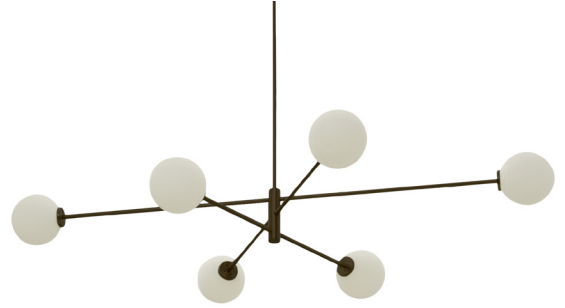

TREVI PENDANT LARGE

FINISH

bronze with matt opal glass shades
satin brass with matt opal glass shades

DIMENSIONS (body of fixture)

1540 x 1010 x 250 mm (w x d x h)

WEIGHT

10kg (22lbs)
please ensure ceiling structure is strong enough to support the weight of the light

SKU NUMBER	FINISH DESCRIPTION	TYPE OF DALI	VOLTAGE
TREPELBZMO-DALIA-240	bronze with matt opal shade	DALI A included - For lights that do not require aesthetic alterations. Dali can be fitted inside the ceiling/wall cavity	220 - 240V
TREPELSBMO-DALIA-240	satin brass with matt opal shade	DALI A included - For lights that do not require aesthetic alterations. Dali can be fitted inside the ceiling/wall cavity	220 - 240V

TREVI PENDANT LARGE - DALI-B

FINISH

bronze with matt opal glass shades
satin brass with matt opal glass shades

DIMENSIONS (body of fixture)

1540 x 1010 x 250 mm (w x d x h)

WEIGHT

10kg (22lbs)

please ensure ceiling structure is strong enough to support the weight of the light

dimmable bulb required

DALI compatible

CEILING ROSE / PLATE

round ceiling rose - \varnothing 140 x 35 mm (dia x h)

CERTIFICATION

*Diagrams are not to scale.

SKU NUMBER	FINISH DESCRIPTION	TYPE OF DALI	VOLTAGE
TREPELBZMO-DALIB-240	bronze with matt opal shade	DALI B included - The light will feature a deeper ceiling/wall rose. For use when there is no space in the existing ceiling/wall cavity	220 - 240V
TREPELSBMO-DALIB-240	satin brass with matt opal shade	DALI B included - The light will feature a deeper ceiling/wall rose. For use when there is no space in the existing ceiling/wall cavity	220 - 240V