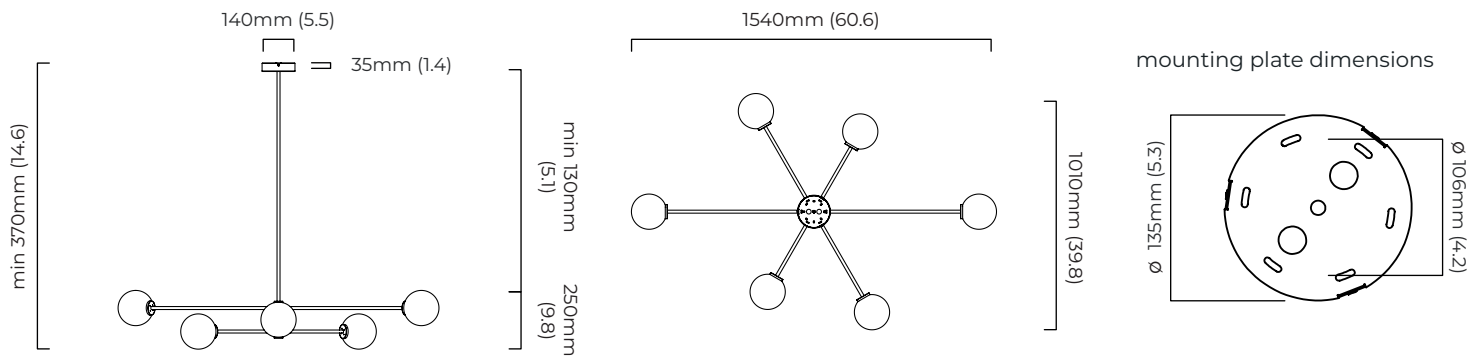

TREVI PENDANT LARGE - DALI-B

FINISH

bronze with matt opal glass shades
satin brass with matt opal glass shades

DIMENSIONS (body of fixture)

1540 x 1010 x 250 mm (w x d x h)

WEIGHT

10kg (22lbs)

please ensure ceiling structure is strong enough to support the weight of the light

OVERALL DROP

minimum 370 mm

maximum on request 3285 mm

supplied with 1000 mm drop rod

ILLUMINATION

220-240v - 6 x E14 - 25w max (or 4.5w LED 2700k)

DALI converter to be installed in the ceiling rose

DIMMING

dimmable bulb required

DALI compatible

CEILING ROSE / PLATE

round ceiling rose - $\varnothing$ 140 x 35 mm (dia x h)

CERTIFICATION

*Diagrams are not to scale.

SKU NUMBER	FINISH DESCRIPTION	TYPE OF DALI	VOLTAGE
TREPELBZMO-DALIB-240	bronze with matt opal shade	DALI B included - The light will feature a deeper ceiling/wall rose. For use when there is no space in the existing ceiling/wall cavity	220 - 240V
TREPELSBMO-DALIB-240	satin brass with matt opal shade	DALI B included - The light will feature a deeper ceiling/wall rose. For use when there is no space in the existing ceiling/wall cavity	220 - 240V