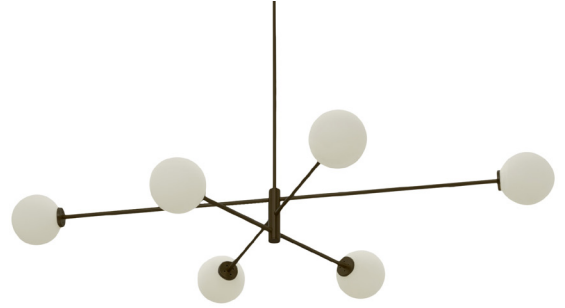

TREVI PENDANT LARGE

FINISH

bronze with matt opal glass shades
satin brass with matt opal glass shades

DIMENSIONS (body of fixture)

1540 x 1010 x 250 mm (w x d x h)

WEIGHT

10kg (22lbs)
please ensure ceiling structure is strong enough to support the weight of the light

TREVI PENDANT LARGE - DALI-A

FINISH

bronze with matt opal glass shades
satin brass with matt opal glass shades

DIMENSIONS (body of fixture)

1540 x 1010 x 250 mm (w x d x h)

WEIGHT

10kg (22lbs)

please ensure ceiling structure is strong enough to support the weight of the light

dimmable bulb required

DALI compatible

CEILING ROSE / PLATE

round ceiling rose - \varnothing 116 x 25 mm (dia x h)

CERTIFICATION

mounting plate dimensions

DALI converter dimensions

*Diagrams are not to scale.

SKU NUMBER	FINISH DESCRIPTION	TYPE OF DALI	VOLTAGE
TREPELBZMO-DALIA-240	bronze with matt opal shade	DALI A included - For lights that do not require aesthetic alterations. Dali can be fitted inside the ceiling/wall cavity	220 - 240V
TREPELSBMO-DALIA-240	satin brass with matt opal shade	DALI A included - For lights that do not require aesthetic alterations. Dali can be fitted inside the ceiling/wall cavity	220 - 240V