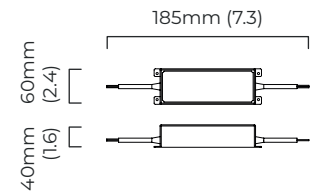

AVALON CHANDELIER HALO CEILING MOUNTING PLATE - DALI A

FINISH

satin brass finish with alabaster
bronze finish with alabaster

DIMENSIONS (body of fixture)

ø 1010 x 70 mm (dia x h)

WEIGHT

50kg (110.2lbs)

please ensure ceiling structure is strong enough to support the weight of the light

drivers must be installed up to 20 meters from the body of the light

DIMMING

DALI compatible

CEILING ROSE / PLATE

round ceiling plate - ø 160 x 10 mm (dia x h)

CERTIFICATION

mounting plate dimensions

DALI LED driver dimensions

*Diagrams are not to scale.

SKU NUMBER	FINISH DESCRIPTION	TYPE OF DALI	VOLTAGE
AVACHOBZHA-CM-DALIA-240	bronze finish with alabaster	DALI A included - For lights that do not require aesthetic alterations. Dali can be fitted inside the ceiling/wall cavity	220 - 240V
AVACHOSBHA-CM-DALIA-240	satin brass finish with alabaster	DALI A included - For lights that do not require aesthetic alterations. Dali can be fitted inside the ceiling/wall cavity	220 - 240V

AVALON CHANDELIER HALO CEILING ROSE - DALI A

FINISH

satin brass finish with alabaster
bronze finish with alabaster

DIMENSIONS (body of fixture)

ø 1010 x 70 mm (dia x h)

WEIGHT

50kg (110.2lbs)

please ensure ceiling structure is strong enough to support the weight of the light