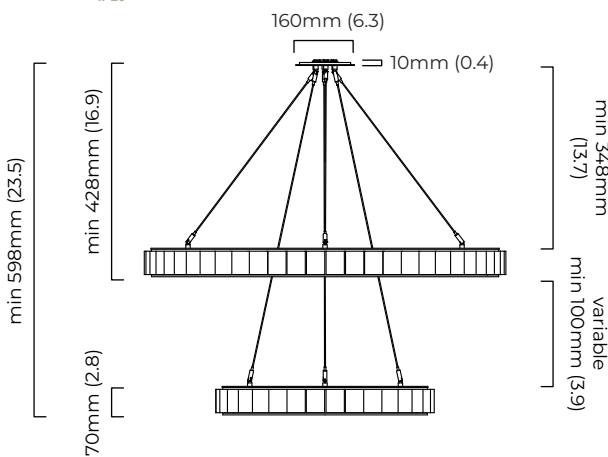

AVALON CHANDELIER HALO CEILING MOUNTING PLATE

FINISH

satin brass finish with alabaster
bronze finish with alabaster

DIMENSIONS (body of fixture)

ø 1010 x 70 mm (dia x h)

WEIGHT

50kg (110.2lbs)

please ensure ceiling structure is strong enough to support the weight of the light

OVERALL DROP

minimum 598 mm

maximum on request 5080 mm

supplied with 2500 mm suspension cables

ILLUMINATION

220-240v - integrated LED - 38w + 67w - 2700k

110-130v - integrated LED - 38w + 67w - 2700k

2 x LED drivers to be installed in the ceiling cavity

CEILING ROSE / PLATE

round ceiling plate - ø 160 x 10 mm (dia x h)

CERTIFICATION

mounting plate dimensions

LED driver dimensions

*Diagrams are not to scale.

SKU NUMBER	FINISH DESCRIPTION	VOLTAGE
AVACHOBZHA-CM-240	bronze finish with alabaster	220 - 240V
AVACHOSBHA-CM-240	satin brass finish with alabaster	220 - 240V
AVACHOBZHA-CM-110	bronze finish with alabaster	110 - 130V
AVACHOSBHA-CM-110	satin brass finish with alabaster	110 - 130V

AVALON CHANDELIER HALO CEILING ROSE

FINISH

satin brass finish with alabaster
bronze finish with alabaster

DIMENSIONS (body of fixture)

ø 1010 x 70 mm (dia x h)

WEIGHT

50kg (110.2lbs)

please ensure ceiling structure is strong enough to support the weight of the light