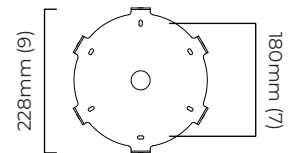

AVALON CHANDELIER HALO CEILING MOUNTING PLATE

FINISH

satin brass finish with alabaster
bronze finish with alabaster

DIMENSIONS (body of fixture)

ø 1010 x 70 mm (dia x h)

WEIGHT

50kg (110.2lbs)

please ensure ceiling structure is strong enough to support the weight of the light

AVALON CHANDELIER HALO CEILING ROSE - DALI A

FINISH

satin brass finish with alabaster
bronze finish with alabaster

DIMENSIONS (body of fixture)

ø 1010 x 70 mm (dia x h)

WEIGHT

50kg (110.2lbs)

please ensure ceiling structure is strong enough to support the weight of the light

DIMMING

DALI compatible

CEILING ROSE / PLATE

round ceiling rose - ø 240 x 65 mm (dia x h)

CERTIFICATION

mounting plate dimensions

*Diagrams are not to scale.

SKU NUMBER	FINISH DESCRIPTION	TYPE OF DALI	VOLTAGE
AVACHOBZHA-CR-DALIA-240	bronze finish with alabaster	DALI A included - For lights that do not require aesthetic alterations. Dali can be fitted on the existent ceiling/wall rose	220 - 240V
AVACHOSBHA-CR-DALIA-240	satin brass finish with alabaster	DALI A included - For lights that do not require aesthetic alterations. Dali can be fitted on the existent ceiling/wall rose	220 - 240V