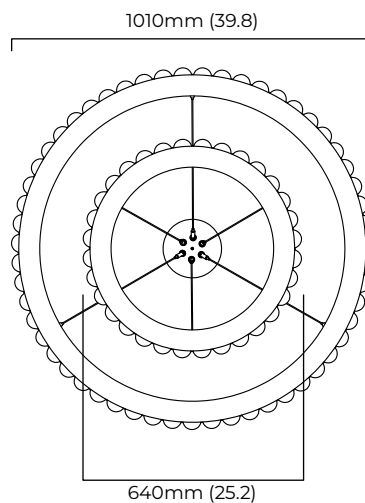

AVALON CHANDELIER HALO CEILING ROSE

FINISH

satin brass finish with alabaster
bronze finish with alabaster

DIMENSIONS (body of fixture)

ø 1010 x 70 mm (dia x h)

WEIGHT

50kg (110.2lbs)

please ensure ceiling structure is strong enough to support the weight of the light

AVALON CHANDELIER HALO CEILING MOUNTING PLATE - DALI A

FINISH

satin brass finish with alabaster
bronze finish with alabaster

DIMENSIONS (body of fixture)

ø 1010 x 70 mm (dia x h)

WEIGHT

50kg (110.2lbs)

please ensure ceiling structure is strong enough to support the weight of the light

drivers must be installed up to 20 meters from the body of the light

DIMMING

DALI compatible

CEILING ROSE / PLATE

round ceiling plate - ø 160 x 10 mm (dia x h)

CERTIFICATION

mounting plate dimensions

DALI LED driver dimensions

AVALON CHANDELIER HALO CEILING ROSE - DALI A

FINISH

satin brass finish with alabaster
bronze finish with alabaster

DIMENSIONS (body of fixture)

ø 1010 x 70 mm (dia x h)

WEIGHT

50kg (110.2lbs)

please ensure ceiling structure is strong enough to support the weight of the light