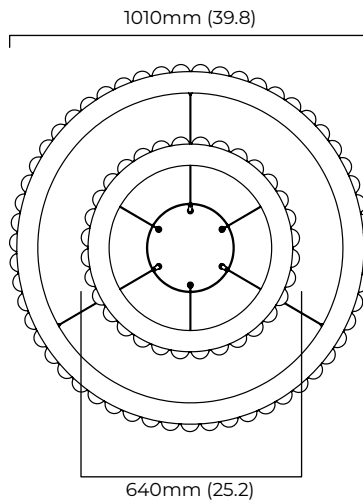

AVALON CHANDELIER HALO CEILING ROSE

FINISH

satin brass finish with alabaster
bronze finish with alabaster

DIMENSIONS (body of fixture)

ø 1010 x 70 mm (dia x h)

WEIGHT

50kg (110.2lbs)

please ensure ceiling structure is strong enough to support the weight of the light

AVALON CHANDELIER HALO CEILING MOUNTING PLATE - DALI A

FINISH

satin brass finish with alabaster
bronze finish with alabaster

DIMENSIONS (body of fixture)

ø 1010 x 70 mm (dia x h)

WEIGHT

50kg (110.2lbs)

please ensure ceiling structure is strong enough to support the weight of the light

AVALON CHANDELIER HALO CEILING ROSE - DALI A

FINISH

satin brass finish with alabaster
bronze finish with alabaster

DIMENSIONS (body of fixture)

ø 1010 x 70 mm (dia x h)

WEIGHT

50kg (110.2lbs)

please ensure ceiling structure is strong enough to support the weight of the light

DIMMING

DALI compatible

CEILING ROSE / PLATE

round ceiling rose - ø 240 x 65 mm (dia x h)

CERTIFICATION

mounting plate dimensions

*Diagrams are not to scale.

SKU NUMBER	FINISH DESCRIPTION	TYPE OF DALI	VOLTAGE
AVACHOBZHA-CR-DALIA-240	bronze finish with alabaster	DALI A included - For lights that do not require aesthetic alterations. Dali can be fitted on the existent ceiling/wall rose	220 - 240V
AVACHOSBHA-CR-DALIA-240	satin brass finish with alabaster	DALI A included - For lights that do not require aesthetic alterations. Dali can be fitted on the existent ceiling/wall rose	220 - 240V