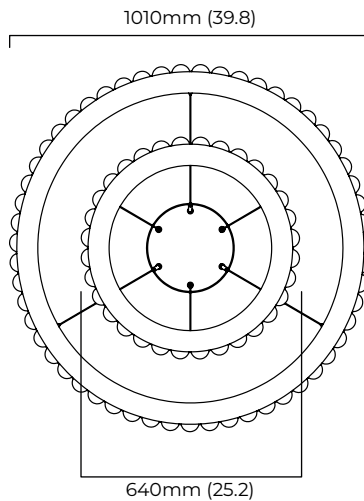

AVALON CHANDELIER HALO CEILING ROSE

FINISH

satin brass finish with alabaster
bronze finish with alabaster

DIMENSIONS (body of fixture)

ø 1010 x 70 mm (dia x h)

WEIGHT

50kg (110.2lbs)

please ensure ceiling structure is strong enough to support the weight of the light

OVERALL DROP

minimum 653 mm

maximum on request 5135 mm

supplied with 2500 mm suspension cables

ILLUMINATION

220-240v - integrated LED - 38w + 67w - 2700k

110-130v - integrated LED - 38w + 67w - 2700k

2 x LED drivers to be installed in the ceiling rose

DIMMING

trailing dimmable / phase cut (rotary dimmer) - standard

DALI option available (220-240v only)

0/1-10v (220-240v or 110-130v) - on request

CEILING ROSE / PLATE

round ceiling rose - ø 240 x 65 mm (dia x h)

CERTIFICATION

*Diagrams are not to scale.

SKU NUMBER	FINISH DESCRIPTION	VOLTAGE
AVACHOBZHA-CR-240	bronze finish with alabaster	220 - 240V
AVACHOSBHA-CR-240	satin brass finish with alabaster	220 - 240V
AVACHOBZHA-CR-110	bronze finish with alabaster	110 - 130V
AVACHOSBHA-CR-110	satin brass finish with alabaster	110 - 130V