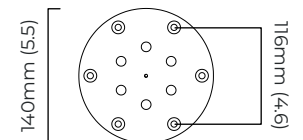

AVALON CHANDELIER HALO CEILING MOUNTING PLATE

FINISH

satin brass finish with alabaster
bronze finish with alabaster

DIMENSIONS (body of fixture)

ø 1010 x 70 mm (dia x h)

WEIGHT

50kg (110.2lbs)

please ensure ceiling structure is strong enough to support the weight of the light

CEILING ROSE / PLATE

round ceiling plate - ø 160 x 10 mm (dia x h)

CERTIFICATION

mounting plate dimensions

LED driver dimensions

*Diagrams are not to scale.

SKU NUMBER	FINISH DESCRIPTION	VOLTAGE
AVACHOBZHA-CM-240	bronze finish with alabaster	220 - 240V
AVACHOSBHA-CM-240	satin brass finish with alabaster	220 - 240V
AVACHOBZHA-CM-110	bronze finish with alabaster	110 - 130V
AVACHOSBHA-CM-110	satin brass finish with alabaster	110 - 130V

AVALON CHANDELIER HALO CEILING ROSE

FINISH

satin brass finish with alabaster
bronze finish with alabaster

DIMENSIONS (body of fixture)

ø 1010 x 70 mm (dia x h)

WEIGHT

50kg (110.2lbs)

please ensure ceiling structure is strong enough to support the weight of the light