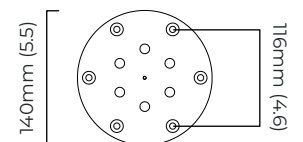

AVALON CHANDELIER HALO CEILING MOUNTING PLATE - DALI A

FINISH

satin brass finish with alabaster
bronze finish with alabaster

DIMENSIONS (body of fixture)

ø 1010 x 70 mm (dia x h)

WEIGHT

50kg (110.2lbs)

please ensure ceiling structure is strong enough to support the weight of the light

drivers must be installed up to 20 meters from the body of the light

DIMMING

DALI compatible

CEILING ROSE / PLATE

round ceiling plate - ø 160 x 10 mm (dia x h)

CERTIFICATION

mounting plate dimensions

DALI LED driver dimensions

*Diagrams are not to scale.

SKU NUMBER	FINISH DESCRIPTION	TYPE OF DALI	VOLTAGE
AVACHOBZHA-CM-DALIA-240	bronze finish with alabaster	DALI A included - For lights that do not require aesthetic alterations. Dali can be fitted inside the ceiling/wall cavity	220 - 240V
AVACHOSBHA-CM-DALIA-240	satin brass finish with alabaster	DALI A included - For lights that do not require aesthetic alterations. Dali can be fitted inside the ceiling/wall cavity	220 - 240V

AVALON CHANDELIER HALO CEILING ROSE - DALI A

FINISH

satin brass finish with alabaster
bronze finish with alabaster

DIMENSIONS (body of fixture)

ø 1010 x 70 mm (dia x h)

WEIGHT

50kg (110.2lbs)

please ensure ceiling structure is strong enough to support the weight of the light