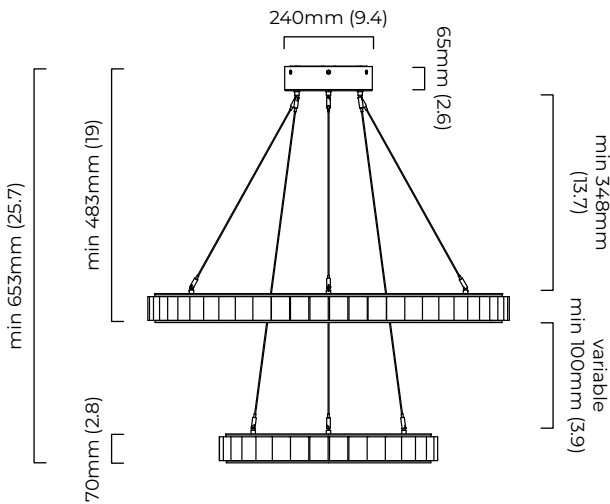

AVALON CHANDELIER HALO CEILING ROSE

FINISH

satin brass finish with alabaster
bronze finish with alabaster

DIMENSIONS (body of fixture)

ø 1010 x 70 mm (dia x h)

WEIGHT

50kg (110.2lbs)

please ensure ceiling structure is strong enough to support the weight of the light

OVERALL DROP

minimum 653 mm

maximum on request 5135 mm

supplied with 2500 mm suspension cables

ILLUMINATION

220-240v - integrated LED - 38w + 67w - 2700k

110-130v - integrated LED - 38w + 67w - 2700k

2 x LED drivers to be installed in the ceiling rose

DIMMING

trailing dimmable / phase cut (rotary dimmer) - standard

DALI option available (220-240v only)

0/1-10v (220-240v or 110-130v) - on request

CEILING ROSE / PLATE

round ceiling rose - ø 240 x 65 mm (dia x h)

CERTIFICATION

*Diagrams are not to scale.

SKU NUMBER	FINISH DESCRIPTION	VOLTAGE
AVACHOBZHA-CR-240	bronze finish with alabaster	220 - 240V
AVACHOSBHA-CR-240	satin brass finish with alabaster	220 - 240V
AVACHOBZHA-CR-110	bronze finish with alabaster	110 - 130V
AVACHOSBHA-CR-110	satin brass finish with alabaster	110 - 130V