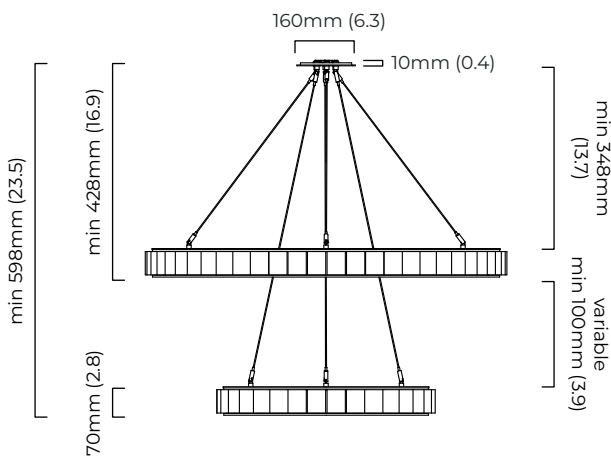

AVALON CHANDELIER HALO CEILING ROSE

FINISH

satin brass finish with alabaster
bronze finish with alabaster

DIMENSIONS (body of fixture)

ø 1010 x 70 mm (dia x h)

WEIGHT

50kg (110.2lbs)

please ensure ceiling structure is strong enough to support the weight of the light

AVALON CHANDELIER HALO CEILING MOUNTING PLATE - DALI A

FINISH

satin brass finish with alabaster
bronze finish with alabaster

DIMENSIONS (body of fixture)

ø 1010 x 70 mm (dia x h)

WEIGHT

50kg (110.2lbs)

please ensure ceiling structure is strong enough to support the weight of the light

drivers must be installed up to 20 meters from the body of the light

DIMMING

DALI compatible

CEILING ROSE / PLATE

round ceiling plate - ø 160 x 10 mm (dia x h)

CERTIFICATION

mounting plate dimensions

DALI LED driver dimensions

AVALON CHANDELIER HALO CEILING ROSE - DALI A

FINISH

satin brass finish with alabaster
bronze finish with alabaster

DIMENSIONS (body of fixture)

ø 1010 x 70 mm (dia x h)

WEIGHT

50kg (110.2lbs)

please ensure ceiling structure is strong enough to support the weight of the light