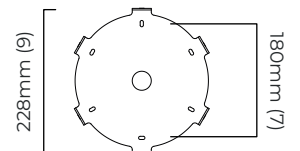

mounting plate dimensions