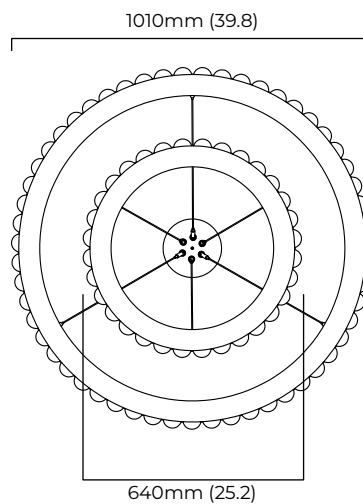

AVALON CHANDELIER HALO CEILING MOUNTING PLATE

FINISH

satin brass finish with alabaster
bronze finish with alabaster

DIMENSIONS (body of fixture)

ø 1010 x 70 mm (dia x h)

WEIGHT

50kg (110.2lbs)

please ensure ceiling structure is strong enough to support the weight of the light

CEILING ROSE / PLATE

round ceiling plate - ø 160 x 10 mm (dia x h)

CERTIFICATION

mounting plate dimensions

LED driver dimensions

*Diagrams are not to scale.

SKU NUMBER	FINISH DESCRIPTION	VOLTAGE
AVACHOBZHA-CM-240	bronze finish with alabaster	220 - 240V
AVACHOSBHA-CM-240	satin brass finish with alabaster	220 - 240V
AVACHOBZHA-CM-110	bronze finish with alabaster	110 - 130V
AVACHOSBHA-CM-110	satin brass finish with alabaster	110 - 130V

AVALON CHANDELIER HALO CEILING ROSE

FINISH

satin brass finish with alabaster
bronze finish with alabaster

DIMENSIONS (body of fixture)

ø 1010 x 70 mm (dia x h)

WEIGHT

50kg (110.2lbs)

please ensure ceiling structure is strong enough to support the weight of the light