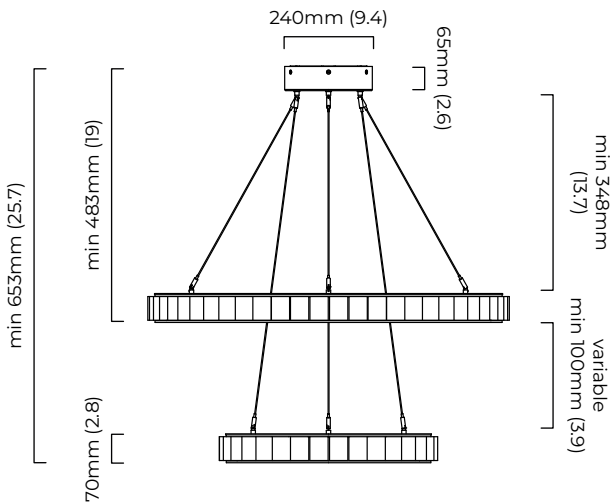

AVALON CHANDELIER HALO CEILING MOUNTING PLATE - DALI A

FINISH

satin brass finish with alabaster
bronze finish with alabaster

DIMENSIONS (body of fixture)

ø 1010 x 70 mm (dia x h)

WEIGHT

50kg (110.2lbs)

please ensure ceiling structure is strong enough to support the weight of the light

AVALON CHANDELIER HALO CEILING ROSE - DALI A

FINISH

satin brass finish with alabaster
bronze finish with alabaster

DIMENSIONS (body of fixture)

ø 1010 x 70 mm (dia x h)

WEIGHT

50kg (110.2lbs)

please ensure ceiling structure is strong enough to support the weight of the light

OVERALL DROP

minimum 653 mm

maximum on request 5135 mm

supplied with 2500 mm suspension cables

ILLUMINATION

220-240v - integrated LED - 38w + 67w - 2700k

2 x DALI LED drivers to be installed in the ceiling rose

DIMMING

DALI compatible

CEILING ROSE / PLATE

round ceiling rose - ø 240 x 65 mm (dia x h)

CERTIFICATION

mounting plate dimensions

*Diagrams are not to scale.

SKU NUMBER	FINISH DESCRIPTION	TYPE OF DALI	VOLTAGE
AVACHOBZHA-CR-DALIA-240	bronze finish with alabaster	DALI A included - For lights that do not require aesthetic alterations. Dali can be fitted on the existent ceiling/wall rose	220 - 240V
AVACHOSBHA-CR-DALIA-240	satin brass finish with alabaster	DALI A included - For lights that do not require aesthetic alterations. Dali can be fitted on the existent ceiling/wall rose	220 - 240V