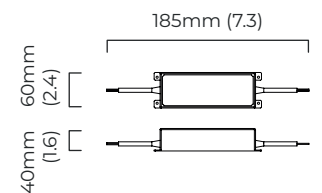

AVALON CHANDELIER HALO CEILING MOUNTING PLATE

FINISH

satin brass finish with alabaster
bronze finish with alabaster

DIMENSIONS (body of fixture)

ø 1010 x 70 mm (dia x h)

WEIGHT

50kg (110.2lbs)

please ensure ceiling structure is strong enough to support the weight of the light

CEILING ROSE / PLATE

round ceiling plate - ø 160 x 10 mm (dia x h)

CERTIFICATION

mounting plate dimensions

LED driver dimensions

*Diagrams are not to scale.

SKU NUMBER	FINISH DESCRIPTION	VOLTAGE
AVACHOBZHA-CM-240	bronze finish with alabaster	220 - 240V
AVACHOSBHA-CM-240	satin brass finish with alabaster	220 - 240V
AVACHOBZHA-CM-110	bronze finish with alabaster	110 - 130V
AVACHOSBHA-CM-110	satin brass finish with alabaster	110 - 130V

AVALON CHANDELIER HALO CEILING ROSE

FINISH

satin brass finish with alabaster
bronze finish with alabaster

DIMENSIONS (body of fixture)

ø 1010 x 70 mm (dia x h)

WEIGHT

50kg (110.2lbs)

please ensure ceiling structure is strong enough to support the weight of the light

AVALON CHANDELIER HALO CEILING MOUNTING PLATE - DALI A

FINISH

satin brass finish with alabaster
bronze finish with alabaster

DIMENSIONS (body of fixture)

ø 1010 x 70 mm (dia x h)

WEIGHT

50kg (110.2lbs)

please ensure ceiling structure is strong enough to support the weight of the light