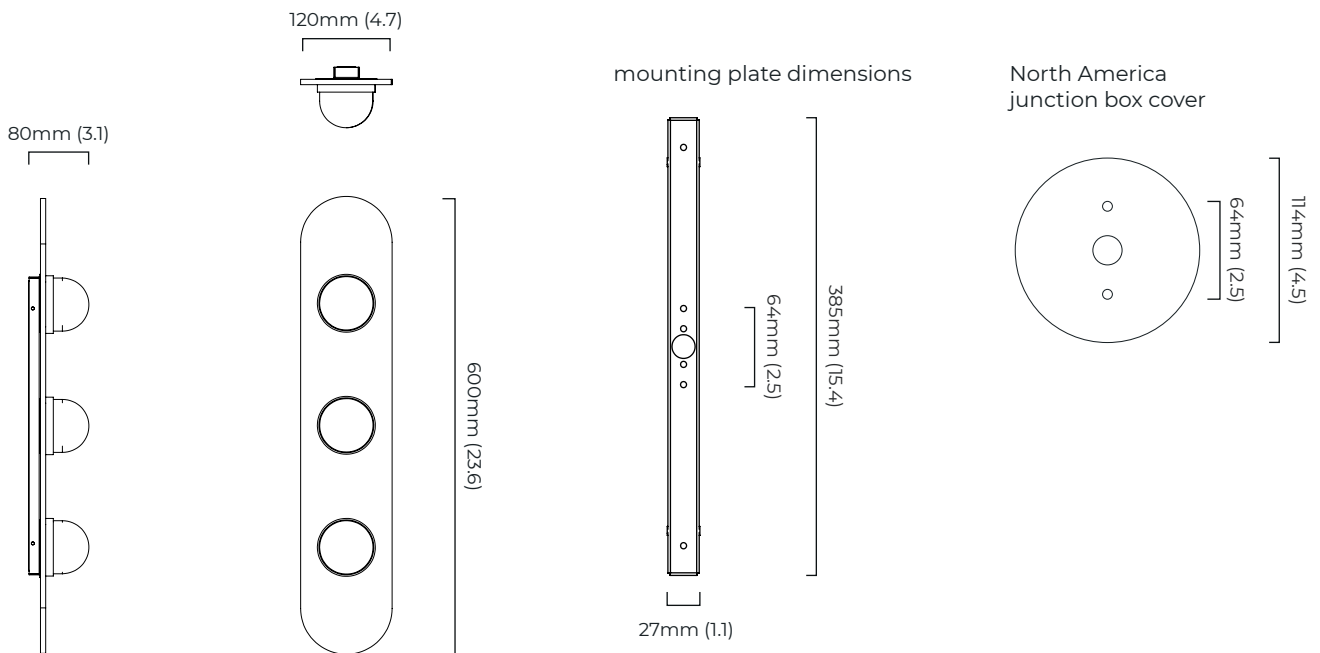

MODULO WALL TRIPLE

FINISH

bronze with smoked kiln cast glass and opal glass shades
satin brass with smoked kiln cast glass and opal glass shades

DIMENSIONS (body of fixture)

120 x 80 x 600 mm (w x d x h)

WEIGHT

WALL ROSE / PLATE

rectangular wall box - 34 x 393 x 15 mm (w x d x h)

CERTIFICATION

*Diagrams are not to scale.

SKU NUMBER	FINISH DESCRIPTION	VOLTAGE
MODWA3BZSKMO-240	bronze with smoked kiln cast glass and opal glass shades	220 - 240V
MODWA3SBSKMO-240	satin brass with smoked kiln cast glass and opal glass shades	220 - 240V
MODWA3BZSKMO-110	bronze with smoked kiln cast glass and opal glass shades	110 - 130V
MODWA3SBSKMO-110	satin brass with smoked kiln cast glass and opal glass shades	110 - 130V

MODULO WALL TRIPLE - DALI-A

FINISH

bronze with smoked kiln cast glass and opal glass shades
satin brass with smoked kiln cast glass and opal glass shades

DIMENSIONS (body of fixture)

120 x 80 x 600 mm (w x d x h)

WEIGHT

3kg (6.6lbs)

ILLUMINATION

220-240v - integrated mains LED - 13.5w - 2700k
DALI converter to be installed in the wall cavity

DIMMING

DALI compatible

WALL ROSE / PLATE

rectangular wall box - 34 x 393 x 15 mm (w x d x h)