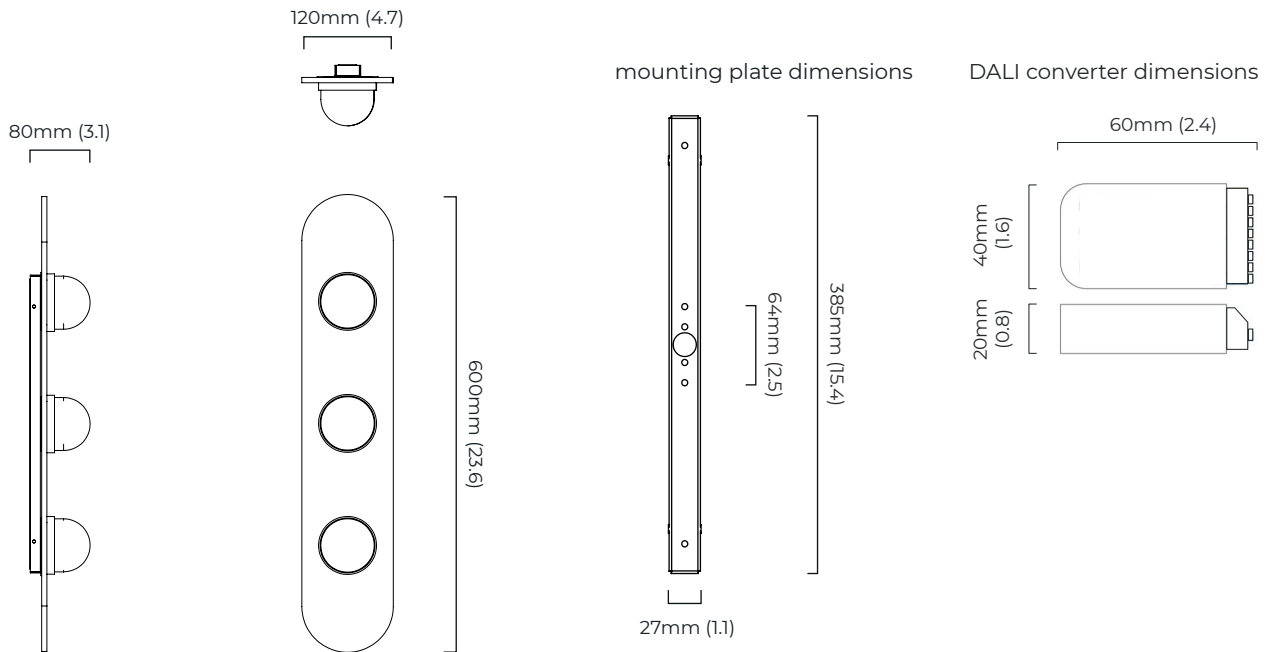

MODULO WALL TRIPLE - DALI-A

FINISH

bronze with smoked kiln cast glass and opal glass shades
satin brass with smoked kiln cast glass and opal glass shades

DIMENSIONS (body of fixture)

120 x 80 x 600 mm (w x d x h)

WEIGHT

3kg (6.6lbs)

ILLUMINATION

220-240v - integrated mains LED - 13.5w - 2700k
DALI converter to be installed in the wall cavity

DIMMING

DALI compatible

WALL ROSE / PLATE

rectangular wall box - 34 x 393 x 15 mm (w x d x h)

CERTIFICATION

*Diagrams are not to scale.

SKU NUMBER	FINISH DESCRIPTION	TYPE OF DALI	VOLTAGE
MODWA3BZSKMO-DALIA-240	bronze with smoked kiln cast glass and opal glass shades	DALI A included - For lights that do not require aesthetic alterations. Dali can be fitted inside the ceiling/wall cavity	220 - 240V
MODWA3SBSKMO-DALIA-240	satin brass with smoked kiln cast glass and opal glass shades	DALI A included - For lights that do not require aesthetic alterations. Dali can be fitted inside the ceiling/wall cavity	220 - 240V