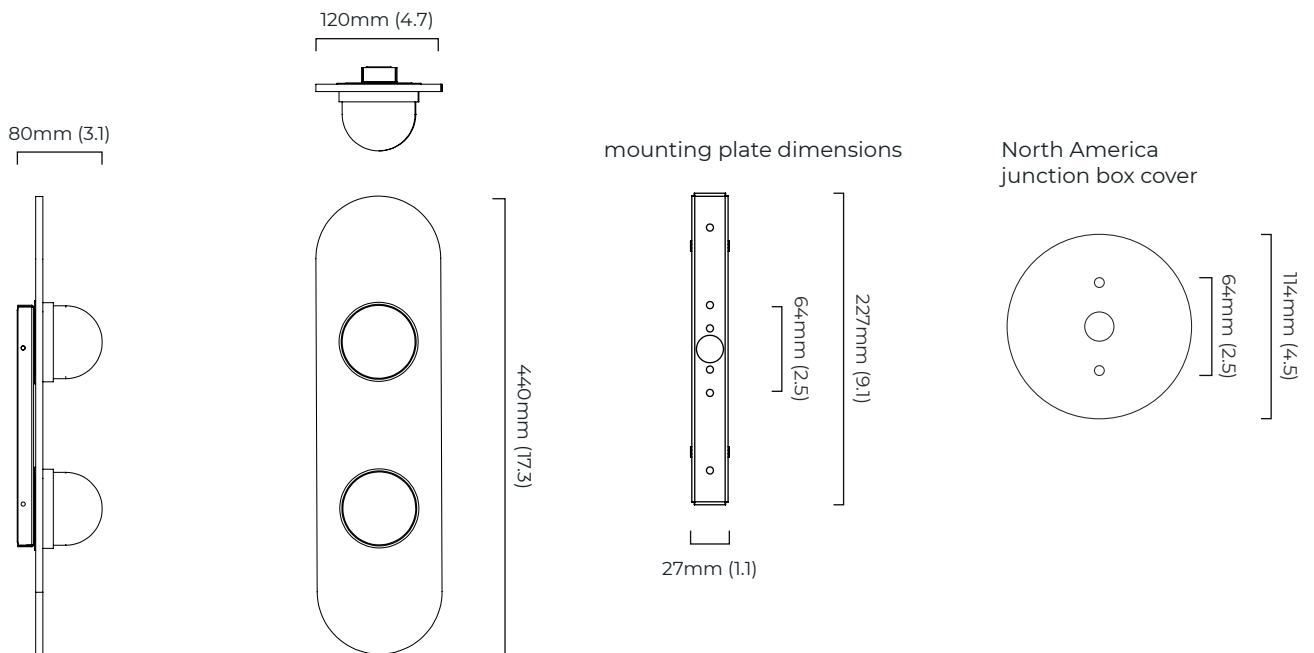

MODULO WALL TWIN

FINISH

bronze with smoked kiln cast glass and opal glass shades
satin brass with smoked kiln cast glass and opal glass shades

DIMENSIONS (body of fixture)

120 x 80 x 440 mm (w x d x h)

WEIGHT

WALL ROSE / PLATE

rectangular wall box - 34 x 232 x 15 mm (w x d x h)

CERTIFICATION

*Diagrams are not to scale.

SKU NUMBER	FINISH DESCRIPTION	VOLTAGE
MODWA2BZSKMO-240	bronze with smoked kiln cast glass and opal glass shades	220 - 240V
MODWA2SBSKMO-240	satin brass with smoked kiln cast glass and opal glass shades	220 - 240V
MODWA2BZSKMO-110	bronze with smoked kiln cast glass and opal glass shades	110 - 130V
MODWA2SBSKMO-110	satin brass with smoked kiln cast glass and opal glass shades	110 - 130V

MODULO WALL TWIN - DALI-A

FINISH

bronze with smoked kiln cast glass and opal glass shades
satin brass with smoked kiln cast glass and opal glass shades

DIMENSIONS (body of fixture)

120 x 80 x 440 mm (w x d x h)

WEIGHT

2kg (4.4lbs)

ILLUMINATION

220-240v - integrated mains LED - 9w - 2700k
DALI converter to be installed in the wall cavity

DIMMING

DALI compatible

WALL ROSE / PLATE

rectangular wall box - 34 x 232 x 15 mm (w x d x h)