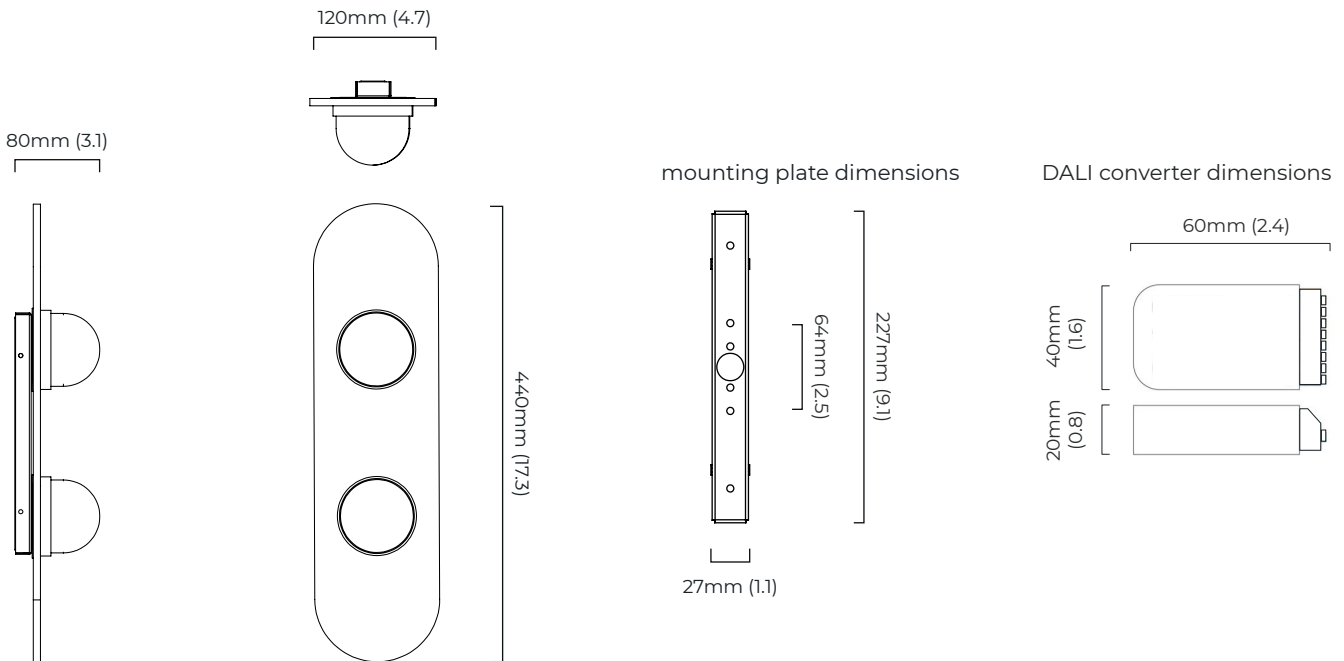

MODULO WALL TWIN

FINISH

bronze with smoked kiln cast glass and opal glass shades
satin brass with smoked kiln cast glass and opal glass shades

DIMENSIONS (body of fixture)

120 x 80 x 440 mm (w x d x h)

WEIGHT

MODULO WALL TWIN - DALI-A

FINISH

bronze with smoked kiln cast glass and opal glass shades
satin brass with smoked kiln cast glass and opal glass shades

DIMENSIONS (body of fixture)

120 x 80 x 440 mm (w x d x h)

WEIGHT

2kg (4.4lbs)

ILLUMINATION

220-240v - integrated mains LED - 9w - 2700k
DALI converter to be installed in the wall cavity

DIMMING

DALI compatible

WALL ROSE / PLATE

rectangular wall box - 34 x 232 x 15 mm (w x d x h)

CERTIFICATION

*Diagrams are not to scale.

SKU NUMBER	FINISH DESCRIPTION	TYPE OF DALI	VOLTAGE
MODWA2BZSKMO-DALIA-240	bronze with smoked kiln cast glass and opal glass shades	DALI A included - For lights that do not require aesthetic alterations. Dali can be fitted inside the ceiling/wall cavity	220 - 240V
MODWA2SBSKMO-DALIA-240	satin brass with smoked kiln cast glass and opal glass shades	DALI A included - For lights that do not require aesthetic alterations. Dali can be fitted inside the ceiling/wall cavity	220 - 240V